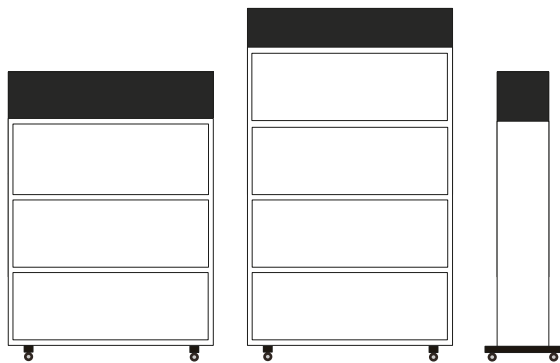

zilenzi0

Product sheet

—
Zorla

Zorla

Room dividers

Zorla is a mobile floor screen with sound absorbing effects, perfect for reducing noise in open room constellations. The top wooden box can be filled with natural or fake plants to make it a decorative piece of furniture, making it especially useful in schools and offices.

ZORLA

Floor screen

W: 1200 mm (47.2")
H: 1200 mm (47.2")
incl. wheel
item no. 15-1212

W: 1200 mm (47.2")
H: 1600 mm (63")
incl. wheel
item no. 15-1216

Depth: 225 mm (8.9")
Feet: 550x55x45 mm
(21.7"x2.2"x1.8")
H: 105 mm (4.1")
incl. wheel

W: 1200 mm (47.2")
H: 1370 mm (53.9")
with shelf incl. wheel
item no. 15-1213-H

W: 1200 mm (47.2")
H: 1720mm (67.7")
with shelf incl. wheel
item no. 15-1217-H

Depth: 345 mm (13.6")
Feet: 550x55x45 mm
(21.7"x2.2"x1.8")
H: 105 mm (4.1")
incl. wheel

DIMENSIONS

Width: 1200, 1600, 1800 mm (47.2, 63, 70.9")
Height: 1200, 1600 mm (47.2", 63")
Height with shelf: 1370, 1720 mm (53.9", 67.7")
Option with metal foot height decrease to: 1100, 1500 mm (43.3, 59")
Depth: 225 mm (8.9")
Depth with shelf: 345 mm (13.6")
Wooden foot 50x550x100 mm (1.9x21.6x3.9")
Metal foot plate 240x400x6 mm (9.4x15.7x0.23")