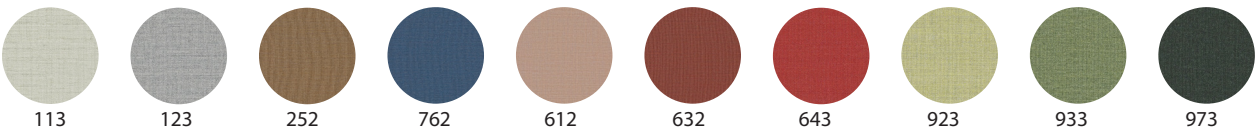

How to remove stains from wool fabrics:
 - Dab or wipe lightly with a damp cloth.

Please note: The listed fabric colours are just a selection. For more colours, see zilenzio.se. Colours may deviate from their actual appearance on a PDF or print out. To see the exact fabric colours, please ask us for fabric samples for a specific product.

Lido Nevotex

PRICE GROUP 1

Main Line Flax Camira Fabrics

PRICE GROUP 2

Blazer Camira Fabrics

PRICE GROUP 3

Remix Kvadrat

PRICE GROUP 3