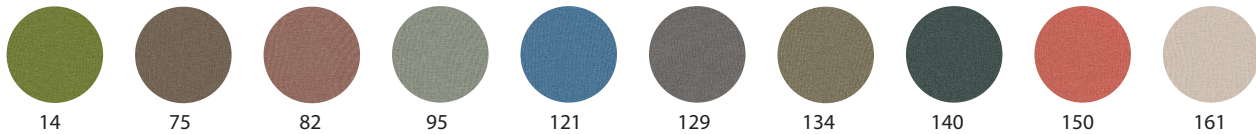

STANDARD FABRICS

CARE AND MAINTENANCE

We have a large selection of fabrics in different looks and styles.

Lido	Nevotex	Price group.1
Main Line Flax	Camira Fabrics	Price group 2
Remix	Kvadrat	Price group 3
Blazer, Synergy	Camira	Price group 3
Fiord, Melange Nap	Kvadrat	Price group 4

For other fabrics, please request quote.

To maintain the colour and look of the fabric it should be vacuumed regularly with a soft nozzle.

How to remove stains from polyester fabrics:
- Dampen the stain lightly with a clean white cotton cloth, lukewarm water and optionally some pH-neutral detergent.

How to remove stains from wool fabrics:
- Dab or wipe lightly with a damp cloth.

Please note: The listed fabric colours are just a selection. For more colours, see zilenzio.se. Colours may deviate from their actual appearance on a PDF or print out. To see the exact fabric colours, please ask us for fabric samples for a specific product.

Lido Nevotex

PRICE GROUP 1