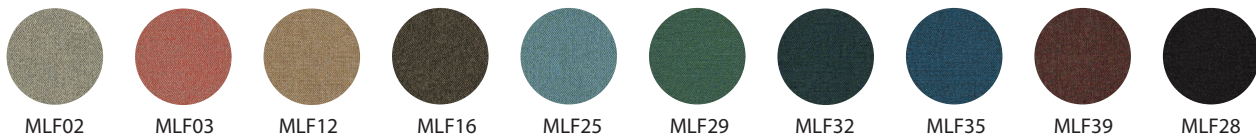

FABRIC RECOMENDATIONS

Recomend to only use furniture fabric's

STANDARD FABRICS

CARE AND MAINTENANCE

We have a large selection of fabrics in different looks and styles.

| | | |
|--------------------|----------------|---------------|
| Lido | Nevotex | Price group.1 |
| Main Line Flax | Camira Fabrics | Price group 2 |
| Remix | Kvadrat | Price group 3 |
| Blazer, Synergy | Camira | Price group 3 |
| Fiord, Melange Nap | Kvadrat | Price group 4 |

How to remove stains from wool fabrics:
 - Dab or wipe lightly with a damp cloth.

Please note: The listed fabric colours are just a selection. For more colours, see zilenzio.se. Colours may deviate from their actual appearance on a PDF or print out. To see the exact fabric colours, please ask us for fabric samples for a specific product.

Lido Nevotex

PRICE GROUP 1

Main Line Flax Camira Fabrics

PRICE GROUP 2

Blazer Camira Fabrics

PRICE GROUP 3

Remix Kvadrat

PRICE GROUP 3