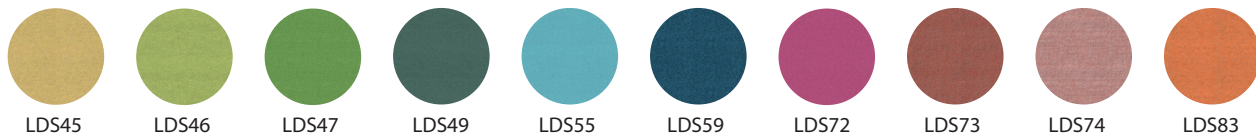

FABRIC RECOMENDATIONS

Recomend to only use furniture fabric's

STANDARD FABRICS

CARE AND MAINTENANCE

We have a large selection of fabrics in different looks and styles.

| | | |
|--------------------|----------------|---------------|
| Lido | Nevotex | Price group.1 |
| Main Line Flax | Camira Fabrics | Price group 2 |
| Remix | Kvadrat | Price group 3 |
| Blazer, Synergy | Camira | Price group 3 |
| Fiord, Melange Nap | Kvadrat | Price group 4 |

How to remove stains from wool fabrics:
 - Dab or wipe lightly with a damp cloth.

Please note: The listed fabric colours are just a selection. For more colours, see zilenzio.se. Colours may deviate from their actual appearance on a PDF or print out. To see the exact fabric colours, please ask us for fabric samples for a specific product.

Lido Nevotex

PRICE GROUP 1

Main Line Flax Camira Fabrics

PRICE GROUP 2

Blazer Camira Fabrics

PRICE GROUP 3

Remix Kvadrat

PRICE GROUP 3

Synergy Camira Fabrics

PRICE GROUP 3

Melange Nap Kvadrat

PRICE GROUP 4

Zilenzio

Head Office
Boställsvägen 6
702 27 Örebro Sweden

Phone: +46 19 672 17 00
Mail: info@zilenzio.se

www.zilenzio.com
Facebook: Zilenzio
Instagram: @zilenzio
© 2020 Zilenzio