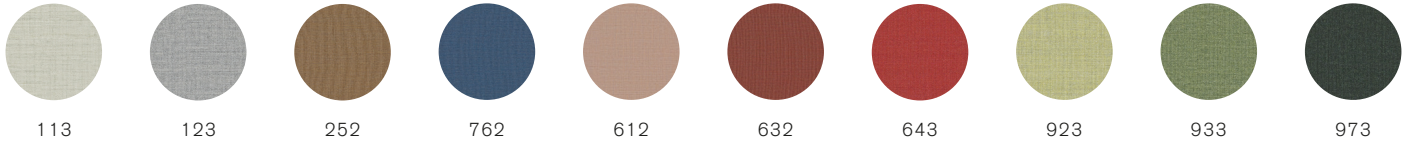

STANDARD FABRICS

We have a selection of standard fabrics with different characters.

Sawana	Davis Fabrics	Price group 1
Cara Carlow	Camira Fabrics	Price group 1
Event Screen +	Gabriel	Price group 1
Blazer Lite	Camira Fabrics	Price group 2
Floyd Screen	Kvadrat	Price group 2
Remix	Kvadrat	Price group 3
Blazer, Synergy	Camira Fabrics	Price group 3
Fiord, Melange Nap	Kvadrat	Price group 4
Request a quotation for other fabrics.		

SAWANA DAVIS FABRICS

PRICE GROUP 1

CARLOW CAMIRA FABRICS

PRICE GROUP 1

BLAZER LITE CAMIRA FABRICS

PRICE GROUP 2

REMIX KVADRAT

PRICE GROUP 3