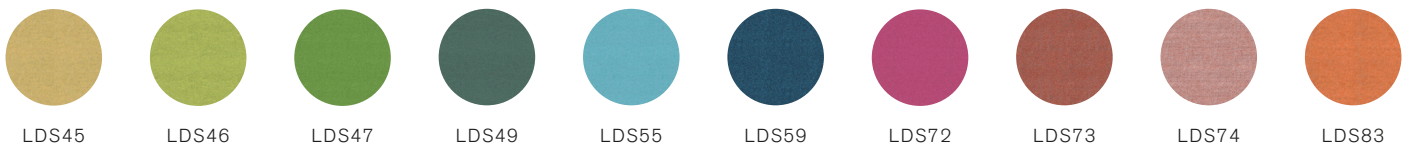

SYNERGY CAMIRA FABRICS

PRICE GROUP 3