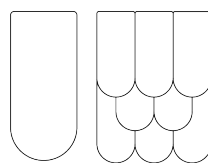

PRODUCT TIP

Would you like a combination of different shapes? Ask us for custom orders!

Saga Round