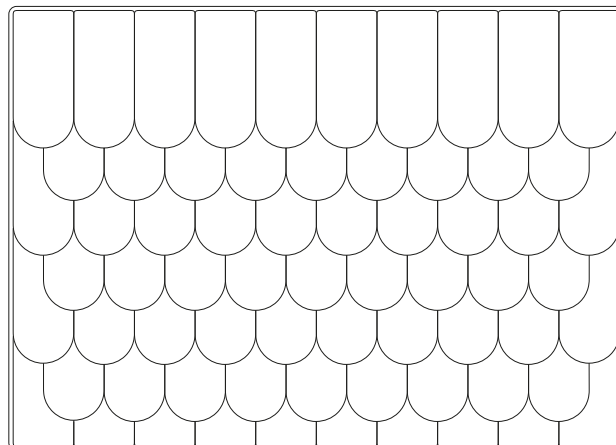

Saga - Framed

Combining tradition with modern function

INTERIOR
DESIGN
MAGAZINE
2020
**Best
of Year
winner**

Saga - Framed

Combining tradition with modern function

In the olden days, people in Scandinavia raised buildings that to modern eyes look like something out of story books. We combined the classic style with modern function, and named it "Saga" - Swedish for fairy tale.

**Natural
& authentic**

**Environmentally
friendly**

**Durable
& strong**

**Hypo-
allergenic**

**Fire-
resistant**

**Light-
weight**

SHAPES AND SIZES

120 x 84 cm (about 47 x 33 inches) white coated aluminium frame filled with Saga in any of 7 available shapes: Round, Hexagon, Diamond, Drop, Feather, Traditional, or Straight.