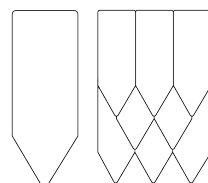

**Natural
& authentic**

**Environmentally
friendly**

**Durable
& strong**

**Hypo-
allergenic**

**Fire-
resistant**

**Light-
weight**

SHAPES AND SIZES

120 x 84 cm (about 47 x 33 inches) white coated aluminium frame filled with Saga in any of 7 available shapes: Round, Hexagon, Diamond, Drop, Feather, Traditional, or Straight.

DESIGN RESOURCES

3D Studio (.3ds), Revit (.rfa), Rhino (.3dm), SketchUp (.skp & warehouse), AutoCAD (.dwg) & pCon.

INSTALLATION

2 screws & plugs (included).

SPECIFICATION TEXT

Nordgröna SAGA - FRAMED filled with shape _____. A sound absorbing and diffusing cork pinboard inspired by traditional Scandinavian architecture. Mounted using screws.

PRODUCT TIP

Would you like a combination of different shapes? Ask us for custom orders!

Saga Round

Saga Hexagon

Saga Diamond

Saga Feather

Saga Drop

Saga Traditional