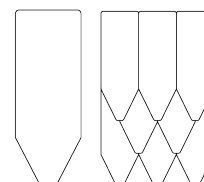

**Natural
& authentic**

**Environmentally
friendly**

**Durable
& strong**

**Hypo-
allergenic**

**Fire-
resistant**

**Light-
weight**

SHAPES AND SIZES

120 x 84 cm (about 47 x 33 inches) white coated aluminium frame filled with Saga in any of 7 available shapes: Round, Hexagon, Diamond, Drop, Feather, Traditional, or Straight.

PRODUCT TIP

Would you like a combination of different shapes? Ask us for custom orders!

Saga Round

Saga Hexagon

Saga Diamond

Saga Feather

Saga Drop

Saga Traditional