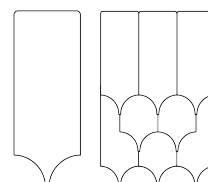

**Natural
& authentic**

**Environmentally
friendly**

**Durable
& strong**

**Hypo-
allergenic**

**Fire-
resistant**

**Light-
weight**

SHAPES AND SIZES

120 x 84 cm (about 47 x 33 inches) white coated aluminium frame filled with Saga in any of 7 available shapes: Round, Hexagon, Diamond, Drop, Feather, Traditional, or Straight.

DESIGN RESOURCES

3D Studio (.3ds), Revit (.rfa), Rhino (.3dm), SketchUp (.skp & warehouse), AutoCAD (.dwg) & pCon.

INSTALLATION

2 screws & plugs (included).

SPECIFICATION TEXT

Nordgröna SAGA - FRAMED filled with shape _____. A sound absorbing and diffusing cork pinboard inspired by traditional Scandinavian architecture. Mounted using screws.

PRODUCT TIP

Would you like a combination of different shapes? Ask us for custom orders!

Saga Round

Saga Hexagon

Saga Diamond

Saga Feather

Saga Drop

Saga Traditional