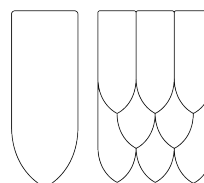

**Natural
& authentic**

**Environmentally
friendly**

**Durable
& strong**

**Hypo-
allergenic**

**Fire-
resistant**

**Light-
weight**

SHAPES AND SIZES

120 x 84 cm (about 47 x 33 inches) white coated aluminium frame filled with Saga in any of 7 available shapes: Round, Hexagon, Diamond, Drop, Feather, Traditional, or Straight.

DESIGN RESOURCES

3D Studio (.3ds), Revit (.rfa), Rhino (.3dm), SketchUp (.skp & warehouse), AutoCAD (.dwg) & pCon.

INSTALLATION

2 screws & plugs (included).

SPECIFICATION TEXT

Nordgröna SAGA - FRAMED filled with shape _____. A sound absorbing and diffusing cork pinboard inspired by traditional Scandinavian architecture. Mounted using screws.

PRODUCT TIP

Would you like a combination of different shapes? Ask us for custom orders!

Saga Round

Saga Hexagon

Saga Diamond

Saga Feather

Saga Drop

Saga Traditional