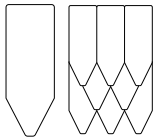

Lavender
RAL 5024
Hex #4C92BA

Granite
RAL 7047
Hex #D4D4D4

Charcoal
RAL 9017
Hex #302D2C

Natural
RAL 1013
Hex #F7F1CD

Cork collection

SAGA

Saga Round
120 x 268 mm

Saga Hexagon
120 x 280 mm

Saga Diamond
120 x 312 mm

Saga Feather
120 x 318 mm

Saga Drop
120 x 318 mm

Saga Traditional
120 x 318 mm

Saga Straight
120 x 212 mm

SAGA Framed

Saga Framed
120 x 84 cm. Available in
each of the 7 shapes.

The material