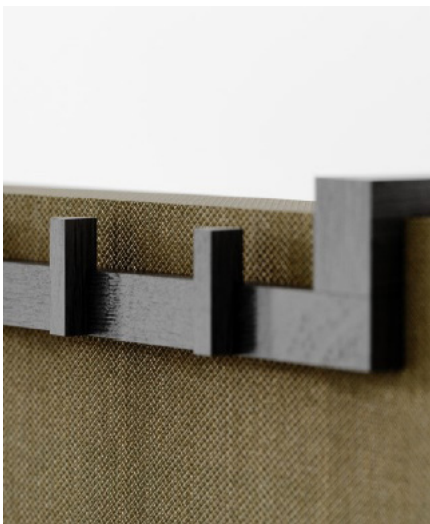

Kyoto's partitions for swedish brand Zilenzio are available in three frame sizes, with two floor drop heights and one width. Frames are in ash.

KYOTO

Floor screen

DESIGNER

Note Design Studio

ENVIRONMENT AND QUALITY

DESIGN

A massive frame with stone wool filling and external cover of fabric.

NOTE! Kyoto cannot be set in a straight line. Max 4 in a row, otherwise feet must be used.

Coat hanger

Free standing

Whiteboard

STANDARD COLOUR

Untreated ash

Whitewashed

Blackwashed

Option – custom NCS colour

POST

STANDARD FABRICS

We have a selection of standard fabrics with different characters.

Sawana	Davis Fabrics	Price group 1
Cara Carlow	Camira Fabrics	Price group 1
Event Screen +	Gabriel	Price group 1
Blazer Lite	Camira Fabrics	Price group 2
Floyd Screen	Kvadrat	Price group 2
Remix	Kvadrat	Price group 3
Blazer, Synergy	Camira Fabrics	Price group 3
Fiord, Melange Nap	Kvadrat	Price group 4