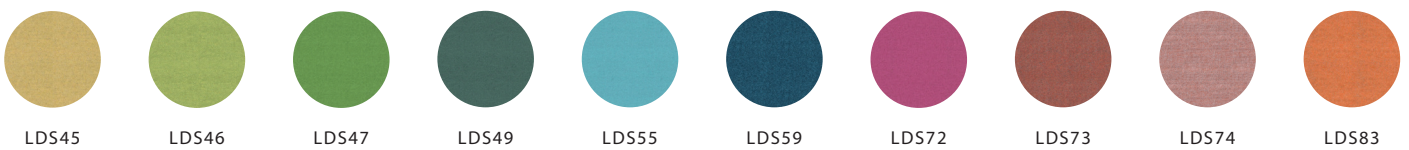

Untreated ash

Whitewashed

Blackwashed

Option – custom NCS colour

POST

STANDARD FABRICS

We have a selection of standard fabrics with different characters.

Sawana	Davis Fabrics	Price group 1
Cara Carlow	Camira Fabrics	Price group 1
Event Screen +	Gabriel	Price group 1
Blazer Lite	Camira Fabrics	Price group 2
Floyd Screen	Kvadrat	Price group 2
Remix	Kvadrat	Price group 3
Blazer, Synergy	Camira Fabrics	Price group 3
Fiord, Melange Nap	Kvadrat	Price group 4

SAWANA DAVIS FABRICS

PRICE GROUP 1

CARLOW CAMIRA FABRICS

PRICE GROUP 1

BLAZER LITE CAMIRA FABRICS

PRICE GROUP 2

REMIX KVADRAT

PRICE GROUP 3

SYNERGY CAMIRA FABRICS

PRICE GROUP 3

MELANGE NAP KVADRAT

PRICE GROUP 4