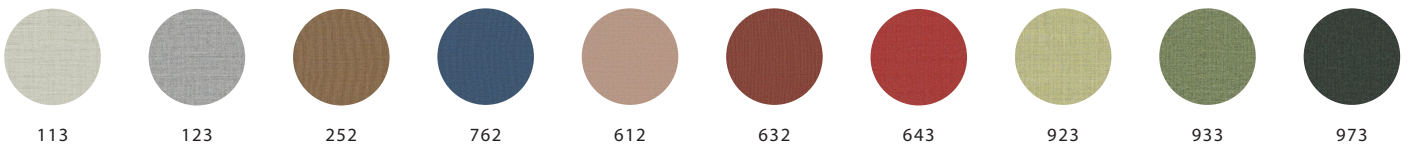

Untreated ash

Whitewashed

Blackwashed

Option – custom NCS colour

POST

STANDARD FABRICS

We have a selection of standard fabrics with different characters.

Sawana	Davis Fabrics	Price group 1
Cara Carlow	Camira Fabrics	Price group 1
Event Screen +	Gabriel	Price group 1
Blazer Lite	Camira Fabrics	Price group 2
Floyd Screen	Kvadrat	Price group 2
Remix	Kvadrat	Price group 3
Blazer, Synergy	Camira Fabrics	Price group 3
Fiord, Melange Nap	Kvadrat	Price group 4

SAWANA DAVIS FABRICS

PRICE GROUP 1

CARLOW CAMIRA FABRICS

PRICE GROUP 1

BLAZER LITE CAMIRA FABRICS

PRICE GROUP 2

REMIX KVADRAT

PRICE GROUP 3

SYNERGY CAMIRA FABRICS

PRICE GROUP 3

MELANGE NAP KVADRAT

PRICE GROUP 4