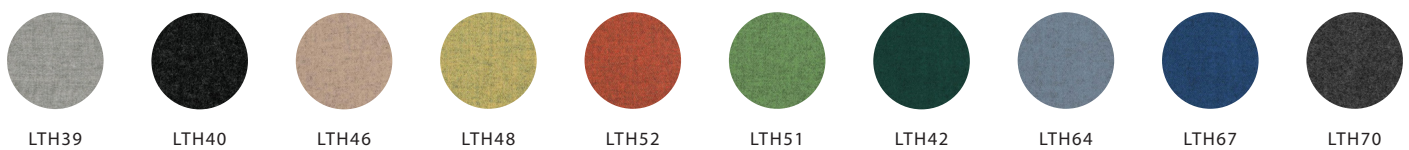

Untreated ash

Whitewashed

Blackwashed

Option – custom NCS colour

POST

STANDARD FABRICS

We have a selection of standard fabrics with different characters.

Sawana	Davis Fabrics	Price group 1
Cara Carlow	Camira Fabrics	Price group 1
Event Screen +	Gabriel	Price group 1
Blazer Lite	Camira Fabrics	Price group 2
Floyd Screen	Kvadrat	Price group 2
Remix	Kvadrat	Price group 3
Blazer, Synergy	Camira Fabrics	Price group 3
Fiord, Melange Nap	Kvadrat	Price group 4

SAWANA DAVIS FABRICS

PRICE GROUP 1

CARLOW CAMIRA FABRICS

PRICE GROUP 1

BLAZER LITE CAMIRA FABRICS

PRICE GROUP 2

REMIX KVADRAT

PRICE GROUP 3

SYNERGY CAMIRA FABRICS

PRICE GROUP 3

MELANGE NAP KVADRAT

PRICE GROUP 4