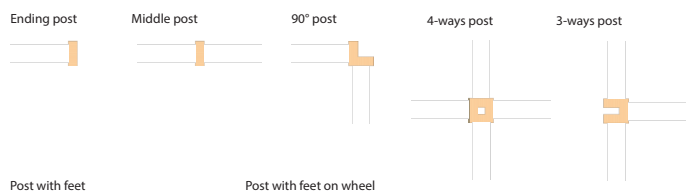

Untreated ash

Whitewashed

Blackwashed

Option – custom NCS colour

POST

STANDARD FABRICS

We have a selection of standard fabrics with different characters.

Sawana	Davis Fabrics	Price group 1
Cara Carlow	Camira Fabrics	Price group 1
Event Screen +	Gabriel	Price group 1
Blazer Lite	Camira Fabrics	Price group 2
Floyd Screen	Kvadrat	Price group 2
Remix	Kvadrat	Price group 3
Blazer, Synergy	Camira Fabrics	Price group 3
Fiord, Melange Nap	Kvadrat	Price group 4