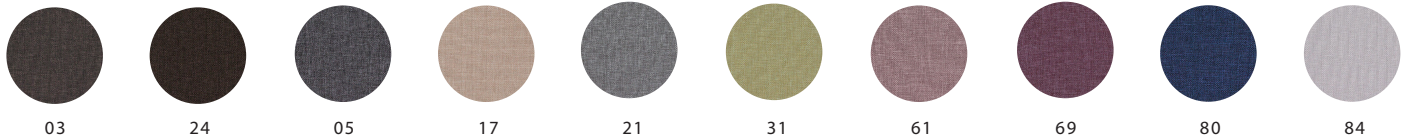

STANDARD FABRICS

We have a selection of standard fabrics with different characters.

Sawana	Davis Fabrics	Price group 1
Cara Carlow	Camira Fabrics	Price group 1
Event Screen +	Gabriel	Price group 1
Blazer Lite	Camira Fabrics	Price group 2
Floyd Screen	Kvadrat	Price group 2
Remix	Kvadrat	Price group 3
Blazer, Synergy	Camira Fabrics	Price group 3
Fiord, Melange Nap	Kvadrat	Price group 4

Request a quotation for other fabrics.

CARE INSTRUCTIONS

In order to preserve the color and appearance of the fabric, the fabric should be regularly vacuumed with a soft nozzle.

Stain Removal for Polyester:
- Moisten the stain sparingly with a white clean cotton cloth, lukewarm water and possibly some pH neutral detergent.

Stain Removal for Wool:
- Dot or gently wipe with a damp cloth.

NOTE! The following fabric colors are only a selection. For more colors see zilenzio.se
Color deviation can occur when viewing PDF and print. To see exact fabric colors, please order a sample from us.

SAWANA DAVIS FABRICS

PRICE GROUP 1