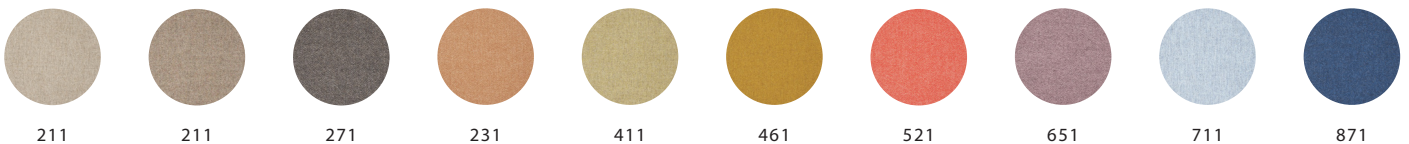

Untreated ash

Whitewashed

Blackwashed

Option – custom NCS colour

POST

STANDARD FABRICS

We have a selection of standard fabrics with different characters.

Sawana	Davis Fabrics	Price group 1
Cara Carlow	Camira Fabrics	Price group 1
Event Screen +	Gabriel	Price group 1
Blazer Lite	Camira Fabrics	Price group 2
Floyd Screen	Kvadrat	Price group 2
Remix	Kvadrat	Price group 3
Blazer, Synergy	Camira Fabrics	Price group 3
Fiord, Melange Nap	Kvadrat	Price group 4

SAWANA DAVIS FABRICS

PRICE GROUP 1

CARLOW CAMIRA FABRICS

PRICE GROUP 1

BLAZER LITE CAMIRA FABRICS

PRICE GROUP 2

REMIX KVADRAT

PRICE GROUP 3

SYNERGY CAMIRA FABRICS

PRICE GROUP 3

MELANGE NAP KVADRAT

PRICE GROUP 4