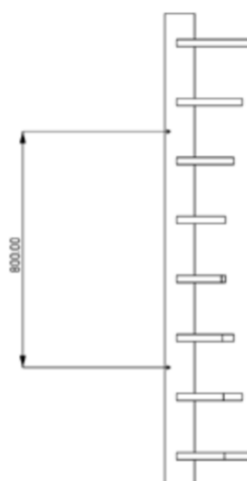

**ECHOBAFFLE® 24MM VOGUE M (DIREKTABHÄNGER)**  
EBA24VOG108160A  
1075x1600x290mm

**ECHOBAFFLE® 24MM VOGUE L (DIREKTABHÄNGER)**  
EBA24VOG236160A  
2360x1600x290mm