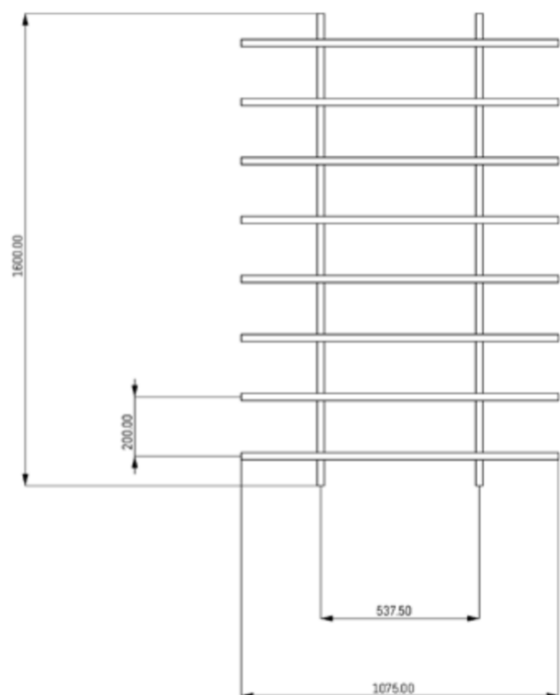

**ECHOBAFFLE® 24MM VOGUE M (DIREKTABHÄNGER)**  
EBA24VOG108160A  
1075x1600x290mm

**ECHOBAFFLE® 24MM VOGUE L (DIREKTABHÄNGER)**  
EBA24VOG236160A  
2360x1600x290mm