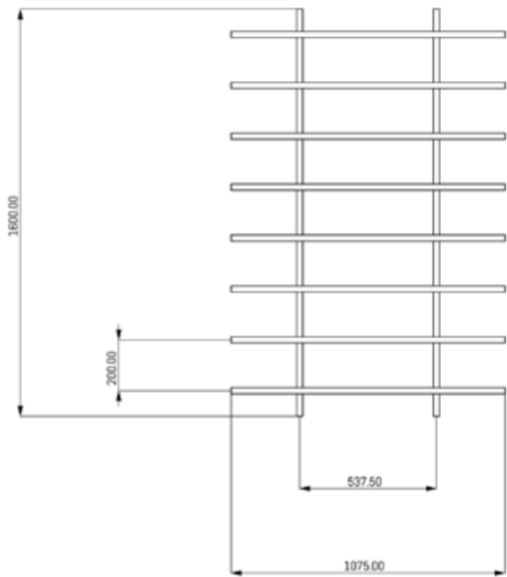

ECHOBAFFLE® 24MM PLAIN M (DIREKTABHÄNGER)

EBA24PLA108160A

1075x1600x235mm

ECHOBAFFLE® 24MM PLAIN L (DIREKTABHÄNGER)

EBA24PLA236160A

2360x1600x235mm