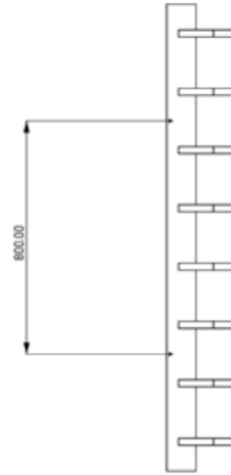

ECHOBAFFLE® 24MM CORNER M (DIREKTABHÄNGER)

EBA24COR108160A

1075x1600x240mm

ECHOBAFFLE® 24MM CORNER L (DIREKTABHÄNGER)

EBA24COR236160A

2360x1600x240mm