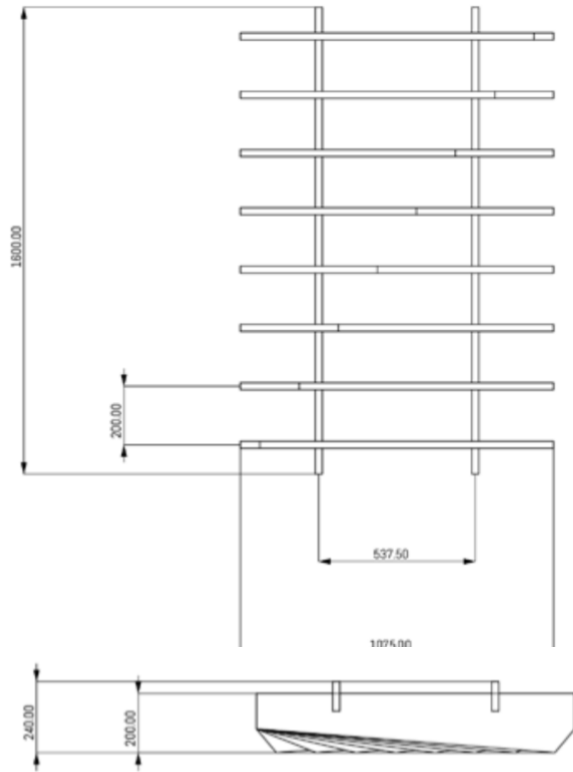

ECHOBAFFLE® 24MM CORNER M (DIREKTABHÄNGER)

EBA24COR108160A

1075x1600x240mm

ECHOBAFFLE® 24MM CORNER L (DIREKTABHÄNGER)

EBA24COR236160A

2360x1600x240mm