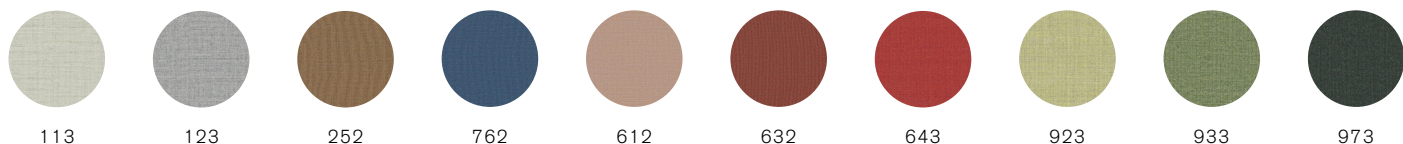

Color deviation can occur when viewing PDF and print. To see exact fabric colors, please order a sample from us.

SAWANA DAVIS FABRICS

PRICE GROUP 1

CARLOW CAMIRA FABRICS

PRICE GROUP 1

BLAZER LITE CAMIRA FABRICS

PRICE GROUP 2

REMIX KVADRAT

PRICE GROUP 3

SYNERGY CAMIRA FABRICS

PRICE GROUP 3

MELANGE NAP KVADRAT

PRICE GROUP 4

Zilenzio