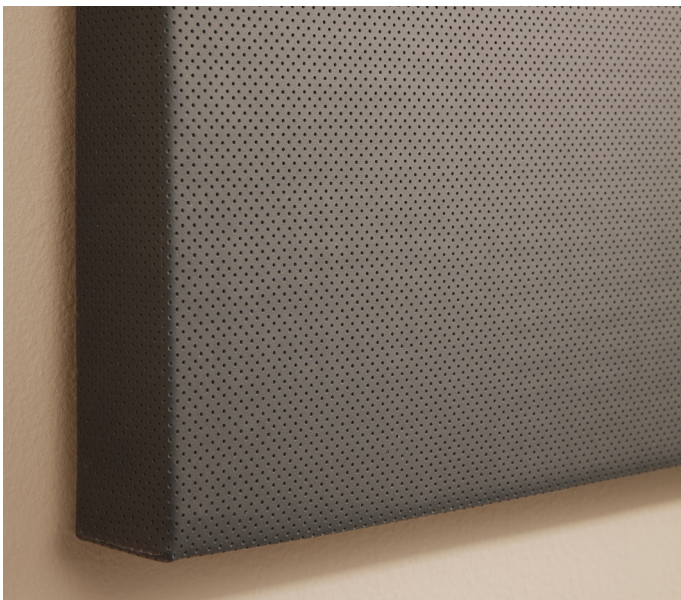

zilenzi0

Product sheet

Dezibel Wall

Dezibel

Wall absorber

Dezibel wall panels are available in several sizes and shapes, and can be combined endlessly to create the visual and acoustic effect you need. The panels also work well as message boards. They are an efficient way to reduce echoes and reverberation in public spaces. Moreover, they are a good complement to other sound absorption screens and solutions.

Depth: 53 mm (2.1")
including distance from wall 72mm (2.8")

DESIGN

Backside in perforated MDF . Filling with stone wool, outwardly suited with fabric.
Easily assembled with a mounting list in MDF with a 19 mm (0.7") distance from wall.

SPECIFICATION TEXT

Wall absorber Dezibel from Zilenzio with stone wool filling.
Fabric covered on the front and on the edges, back in perforated mdf.
Fitted with suspension strip, which is 19 mm (0.7") from the wall.

Technical specification:
Size 1200 x 1200 x 53 mm (47.2" x 47.2" x 2.1")
Fabric: Main Line Flax by Camira Fabrics

Approved according to Möbelfakta.
Sound tested according to Swedish standard SS 25269.

STANDARD FABRICS