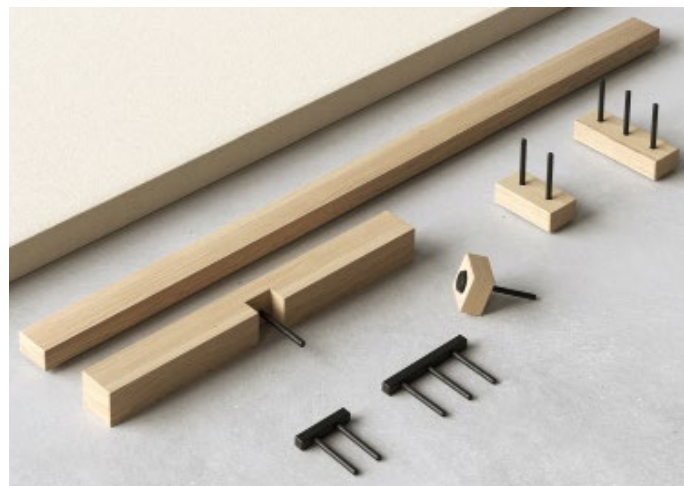

zilenzi0

Product sheet

Dezibel Floor

Dezibel

Floor

Dezibel Floor screen has a minimal design combined with maximum noise reduction. It is developed to correct acoustics problems between workplaces. Its interior consists of stone wool which creates a comfortable sound environment. The floor screen is available in a broad range of fabrics, allowing you to personalize textures and colors.

Removable fabric

Straight corners

DEZIBEL

Floor

DIMENSIONS

Widths: 800, 840, 940, 1000, 1200, 1240, 1400, 1440, 1640, 1840
(31.5", 33.1", 37", 39.4", 47.2", 48.8", 56.7", 64.6", 72.4")

Height: 1300, 1600, 1900
(51.2", 63", 74.8")

SS-EN ISO 354, ISO 11654 Class A
SS-EN ISO 354:2003 evaluated according to SS 25269

N10-values

1840x1600	2,7
840x1300	7,1

OPTIONAL

- Removable fabric
- Beam

DESIGNER

Note Design Studio

FITTINGS

See the next page for all fittings

STANDARD COLOUR

Oak

Oak Black

Top mount black
RAL 9005

BRACKETS

Brackets - Wood	Color item no.		Brackets - Metal	White	Black
	Oak	Black		RAL 9016	RAL 9005
Beam foot	91-506-1	91-506-2	Metal Beam foot	91-504-3	91-504-2
Cube foot	91-505-1	91-505-2	Metal Cube foot	91-540-3	91-540-1
Connection pack Beam 2-screen	91-521-1	91-521-2	Metal Connection pack 2-screen	91-552-3	91-552-1
Connection pack 2-screen	91-517-1	91-517-2	Metal Connection pack 3-screen	91-553-3	91-553-1
Connection pack 3-screen	91-518-1	91-518-2	Metal Connection pack 4-screen	91-554-3	91-554-1
Connection pack 4-screen	91-519-1	91-519-2	Metal Connection pack T-screen	91-555-3	91-555-1
Connection pack T-screen	91-520-1	91-520-2	Metal Connection pack Beam 2-screen	91-556-3	91-556-1
			Top Fittings high+low incl. feet	-	91-522-1