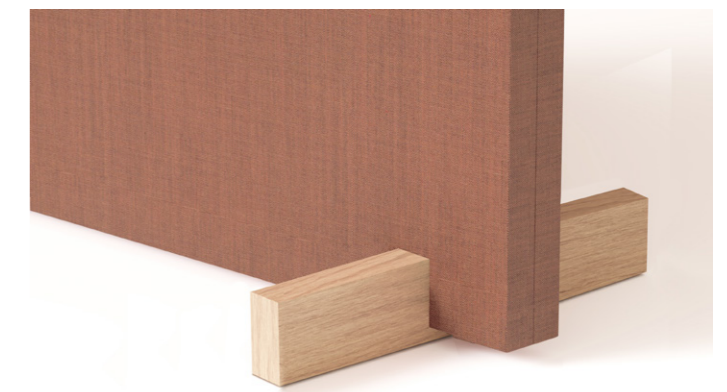

N10-values

Dezibel 1200x450 14

OPTIONAL

- Removable fabric
- Base

FEET

Flexible foot + Base

Flexible foot

STANDARD COLOUR

Ash

DESIGNER

Note Design Studio

Dezibel

Flexible

Dezibel Flexible is developed with a focus on sound absorption, flexibility and the ability to create more uses for large tables. It serves primarily as a barrier to place at strategic locations to divide and screen off sound.

Removable fabric

Rounded corners

Straight corners

STANDARD FABRICS

We have a selection of standard fabrics with different characters.

Sawana	Davis Fabrics	Price group 1
Cara Carlow	Camira Fabrics	Price group 1
Event Screen +	Gabriel	Price group 1
Blazer Lite	Camira Fabrics	Price group 2
Floyd Screen	Kvadrat	Price group 2
Remix	Kvadrat	Price group 3
Blazer, Synergy	Camira Fabrics	Price group 3
Fiord, Melange Nap	Kvadrat	Price group 4