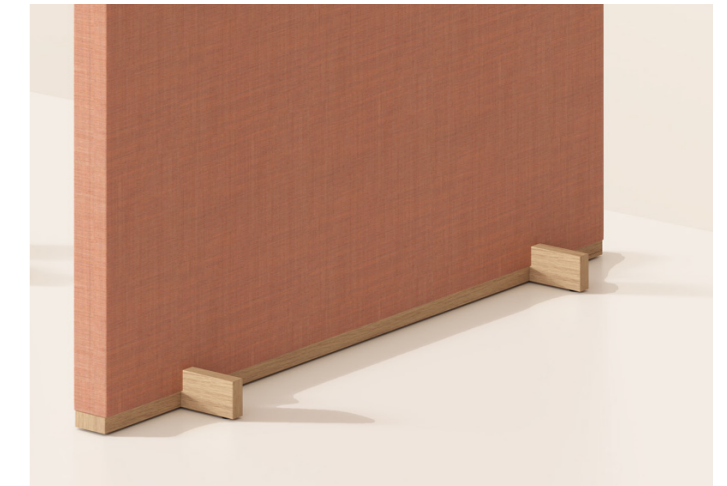

zilenziO

Product sheet

Dezibel Flexible

DEZIBEL FLEXIBLE Table Absorber

DIMENSIONS

Widths:	600, 800, 1000, 1200 mm (23.6", 31.5", 39.4", 47.2")
Height:	350, 440 mm (13.8", 17.7")
Thickness:	40 mm (1.6")

Request a quotation for other sizes.

DESIGN

Frame construction of solid wood.
Filling consisting of stone wool.

ENVIRONMENT

EN 1023-1:1996
EN 1023-2:2000
EN 1023-3:2000
EN 14073-2

SOUND TESTS

SS-EN ISO 354, ISO 11654 Class A
SS-EN ISO 354:2003 evaluated according to SS 25269

N10-values

Dezibel 1200x450 14

OPTIONAL

- Removable fabric
- Base

FEET

Flexible foot + Base

Flexible foot

STANDARD COLOUR

Ash

DESIGNER

Note Design Studio

Dezibel

Flexible

Dezibel Flexible is developed with a focus on sound absorption, flexibility and the ability to create more uses for large tables. It serves primarily as a barrier to place at strategic locations to divide and screen off sound.