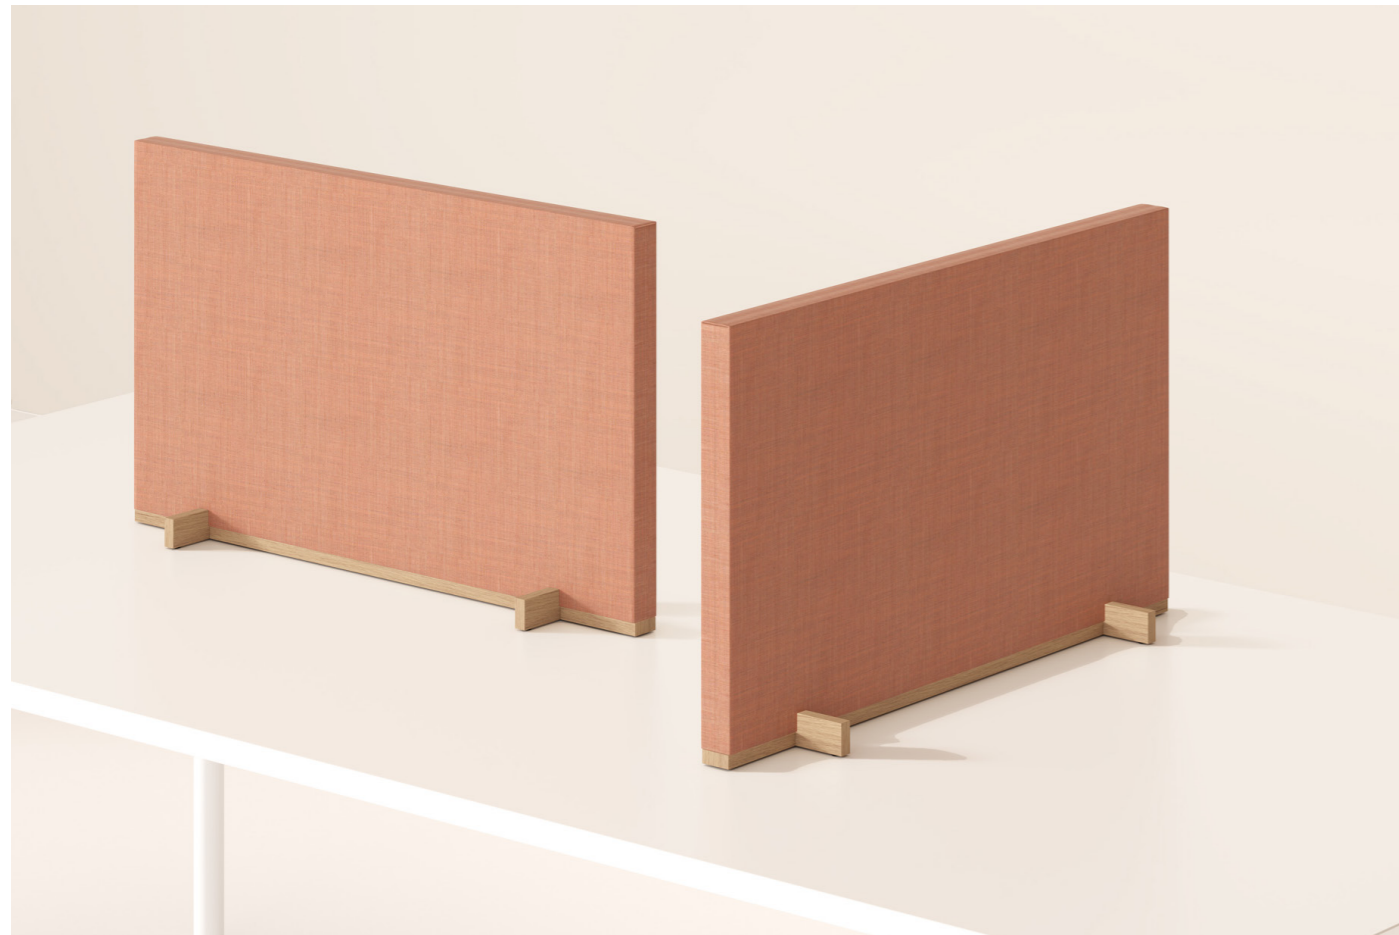

zilenziO

Product sheet

Dezibel Flexible

DEZIBEL FLEXIBLE Table Absorber

DIMENSIONS

Widths:	600, 800, 1000, 1200 mm (23.6", 31.5", 39.4", 47.2")
Height:	350, 440 mm (13.8", 17.7")
Thickness:	40 mm (1.6")

Request a quotation for other sizes.

DESIGN

Frame construction of solid wood.
Filling consisting of stone wool.

ENVIRONMENT

EN 1023-1:1996
EN 1023-2:2000
EN 1023-3:2000
EN 14073-2

SOUND TESTS

SS-EN ISO 354, ISO 11654 Class A
SS-EN ISO 354:2003 evaluated according to SS 25269

N10-values

Dezibel 1200x450 14

OPTIONAL

- Removable fabric
- Base

FEET

Flexible foot + Base

Flexible foot

STANDARD COLOUR

Ash

DESIGNER

Note Design Studio

Dezibel

Flexible

Dezibel Flexible is developed with a focus on sound absorption, flexibility and the ability to create more uses for large tables. It serves primarily as a barrier to place at strategic locations to divide and screen off sound.