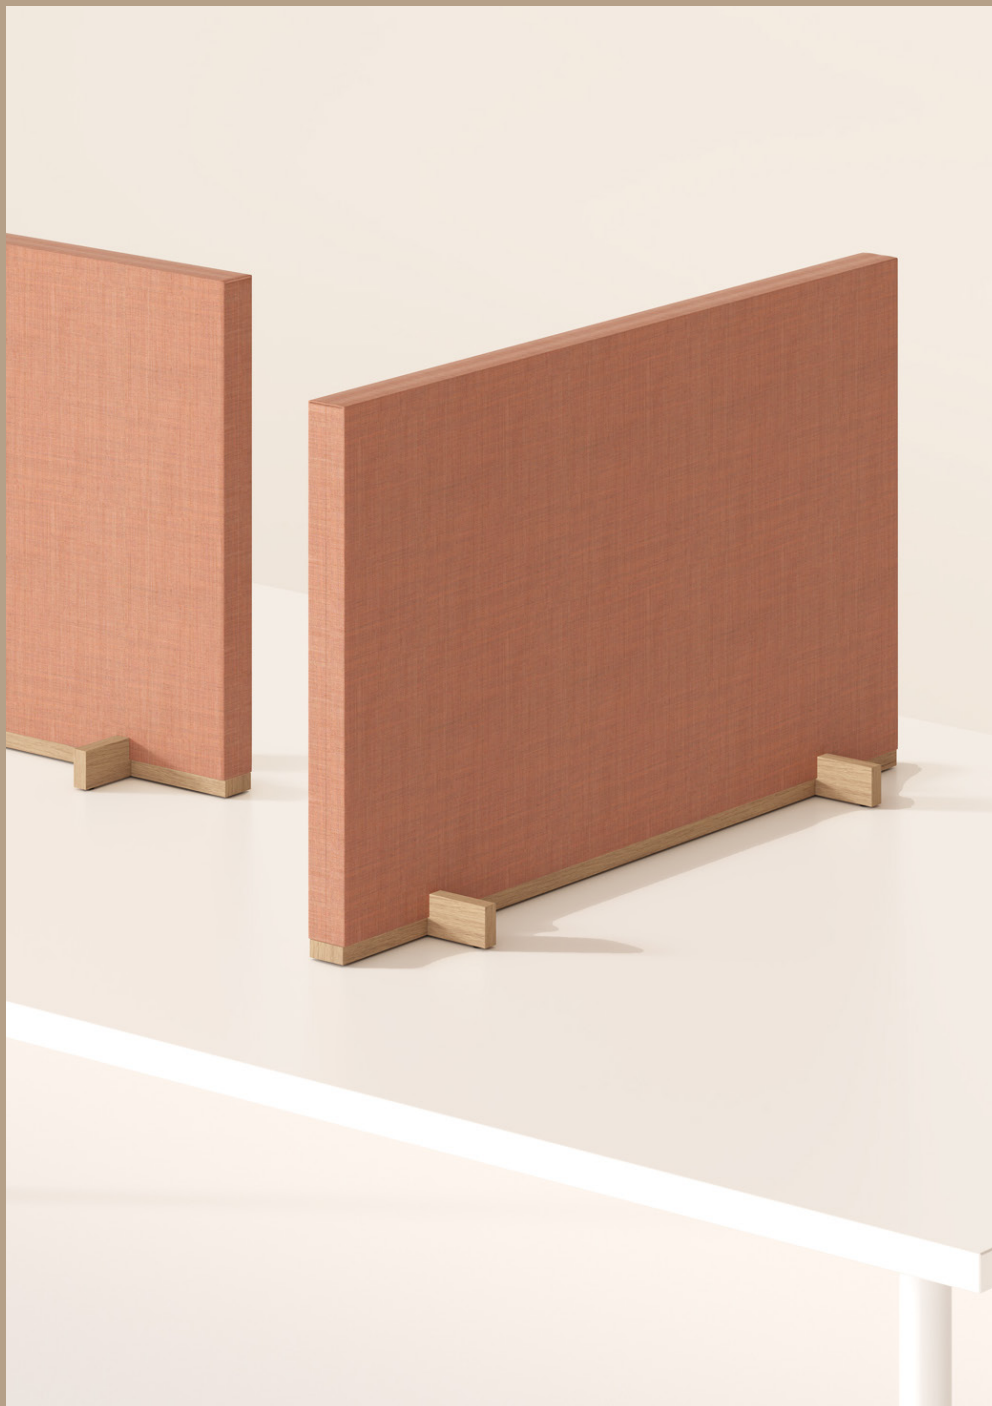

zilenziO

Product sheet

Dezibel Flexible

DEZIBEL FLEXIBLE Table Absorber

DIMENSIONS

Widths:	600, 800, 1000, 1200 mm (23.6", 31.5", 39.4", 47.2")
Height:	350, 440 mm (13.8", 17.7")
Thickness:	40 mm (1.6")

Request a quotation for other sizes.

DESIGN

Frame construction of solid wood.
Filling consisting of stone wool.

ENVIRONMENT

EN 1023-1:1996
EN 1023-2:2000
EN 1023-3:2000
EN 14073-2

SOUND TESTS

SS-EN ISO 354, ISO 11654 Class A
SS-EN ISO 354:2003 evaluated according to SS 25269

N10-values

Dezibel 1200x450 14

OPTIONAL

- Removable fabric
- Base

FEET

Flexible foot + Base

Flexible foot

STANDARD COLOUR

Ash

DESIGNER

Note Design Studio

Dezibel

Flexible

Dezibel Flexible is developed with a focus on sound absorption, flexibility and the ability to create more uses for large tables. It serves primarily as a barrier to place at strategic locations to divide and screen off sound.