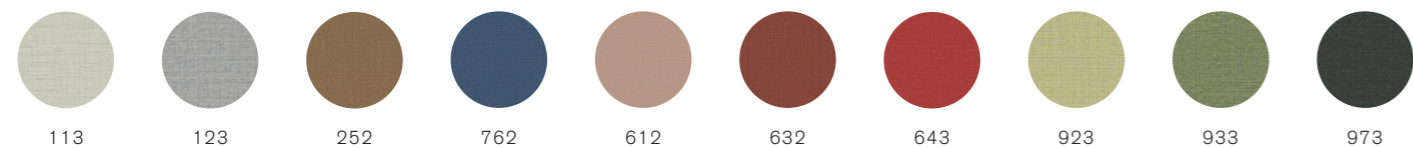

Stain Removal for Wool:
- Dot or gently wipe with a damp cloth.

NOTE! The following fabric colors are only a selection. For more colors see zilenzio.se

Color deviation can occur when viewing PDF and print. To see exact fabric colors, please order a sample from us.

SAWANA DAVIS FABRICS

PRICE GROUP 1

CARLOW CAMIRA FABRICS

PRICE GROUP 1

BLAZER LITE CAMIRA FABRICS

PRICE GROUP 2

REMIX KVADRAT

PRICE GROUP 3