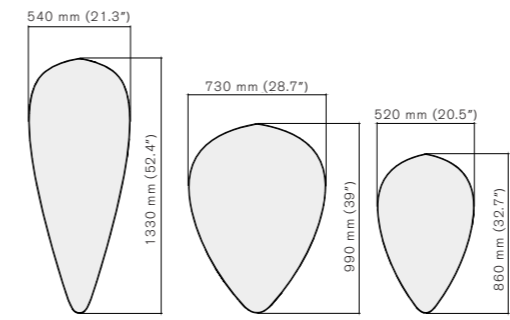

zilenziò

Product sheet

Delta wall

Delta

Wall absorber

Expanding on the aesthetics of the Delta ceiling series, Delta Wall balances its soft curves with reliable acoustic dampening. Its segments are available in different sizes and can be color matched harmoniously to suit all applications and spaces.

DELTA Wall absorber

Sizes

Delta One	Delta Two	Delta Three
540 x 1330 mm	730 x 990 mm	520 x 860 mm
(21.3" x 52.4")	(28.7" x 39")	(20.5" x 32.7")
art. 69-0513	art. 69-0709	art. 69-0508

DIMENSIONS

Delta One:	540 x 1330 mm (21.3" x 52.4")
Delta Two:	730 x 990 mm (28.7" x 39")
Delta Three:	520 x 830 mm (20.5" x 32.7")
Thickness:	60 mm (2.4")

Technical specification:
Delta One Wall
Size: 540 x 1330 x 60 mm (21.3" x 52.4" x 2.4")
Fabric: Fiord från Kvadrat

STANDARD FABRICS

We have a selection of standard fabrics with different characters.

Sawana	Davis Fabrics	Price group 1
Cara Carlow	Camira Fabrics	Price group 1
Event Screen +	Gabriel	Price group 1
Blazer Lite	Camira Fabrics	Price group 2
Floyd Screen	Kvadrat	Price group 2
Remix	Kvadrat	Price group 3
Blazer, Synergy	Camira Fabrics	Price group 3
Fiord, Melange Nap	Kvadrat	Price group 4