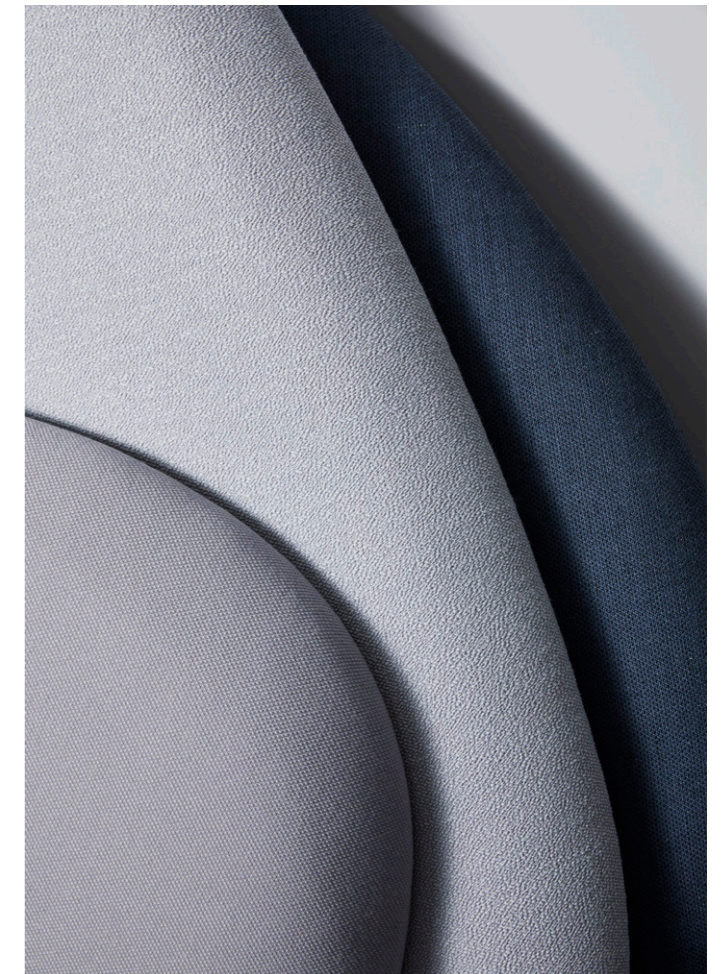

zilenziò

Product sheet

Delta wall

Delta

Wall absorber

Expanding on the aesthetics of the Delta ceiling series, Delta Wall balances its soft curves with reliable acoustic dampening. Its segments are available in different sizes and can be color matched harmoniously to suit all applications and spaces.

DESIGNER

Constance Guisset

SOUND TESTS

SS-EN ISO 354, ISO 11654 Class A
SS-EN ISO 354:2003 evaluated according to SS 25269

SPECIFICATION TEXT

Example: Delta Wall from Zilenzio.
Core of MDF, filling of stone wool, edges in polyether and externally covered with fabric.
Fitted with suspension strip, which is 19 mm (0.7") from the wall.

Technical specification:
Delta One Wall
Size: 540 x 1330 x 60 mm (21.3" x 52.4" x 2.4")
Fabric: Fiord från Kvadrat

STANDARD FABRICS

We have a selection of standard fabrics with different characters.

Sawana	Davis Fabrics	Price group 1
Cara Carlow	Camira Fabrics	Price group 1
Event Screen +	Gabriel	Price group 1
Blazer Lite	Camira Fabrics	Price group 2
Floyd Screen	Kvadrat	Price group 2
Remix	Kvadrat	Price group 3
Blazer, Synergy	Camira Fabrics	Price group 3
Fiord, Melange Nap	Kvadrat	Price group 4