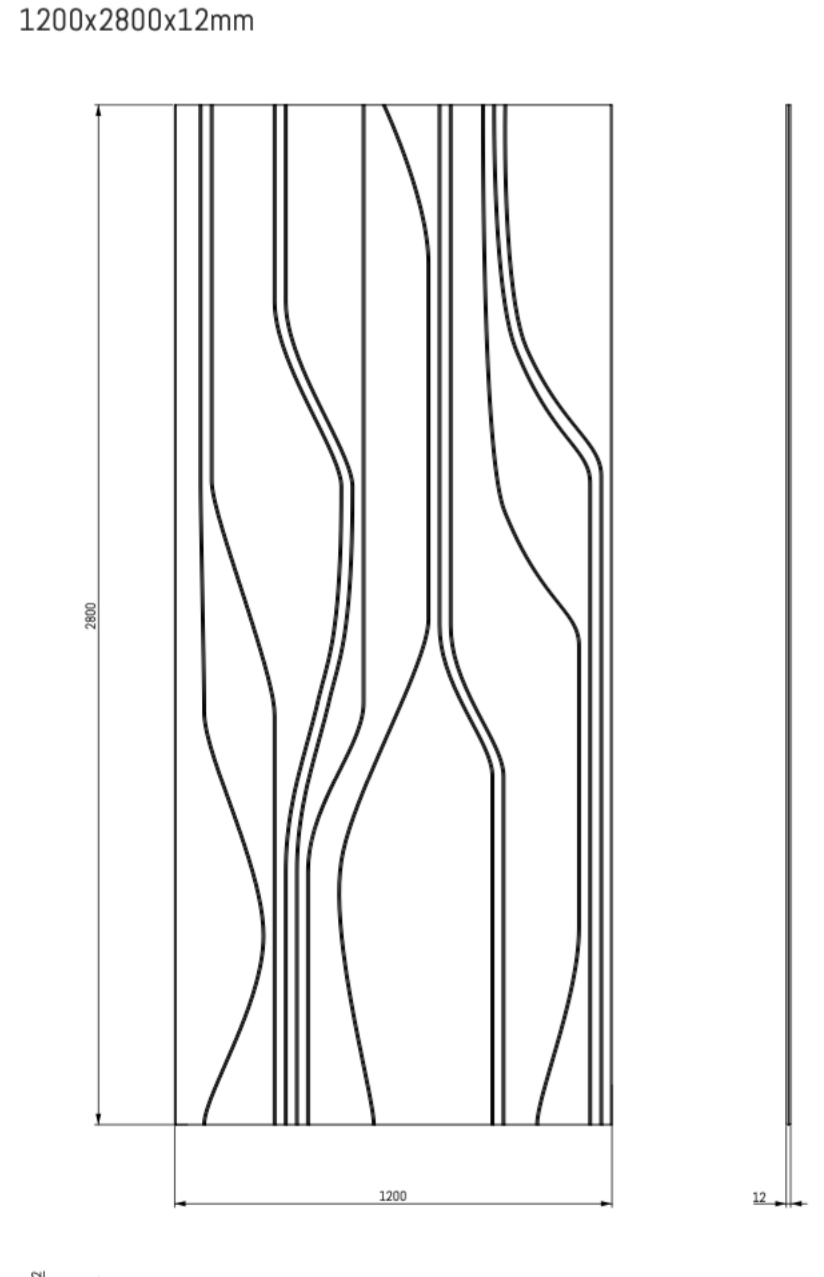

ECHOMONOC® 12MM DATENBLATT

ECHOMONOC® 12MM BALLOON LEFT
EM012BAL280120LE
1200x2800x12mm

ECHOMONOC® 12MM BALLOON RIGHT
EM012BAL280120RI
1200x2800x12mm

ECHOMONOC® 12MM CODE
EM012C00280120A
1200x2800x12mm

ECHOMONOC® 12MM DIAGONAL
EM012DA280120A
1200x2800x12mm

ECHOMONOC® 12MM KINGSCROSS
EM012KIN280120A
1200x2800x12mm

ECHOMONOC® 12MM LEAF
EM012LEA280120A
1200x2800x12mm

ECHOMONOC® 12MM SEAWEED
EM012SEA280120A
1200x2800x12mm

ECHOMONOC® 12MM SPHERE
EM012SPH280120A
1200x2800x12mm

ECHOMONOC® 12MM STREAMS
EM012STR280120A
1200x2800x12mm

ECHOMONOC® 12MM VERTIGO
EM012VER280120A
1200x2800x12mm

ECHOMONOC® 12MM WAVE
EM012WAV280120A
1200x2800x12mm

ECHOMONOC® 12MM ZIGZAG
EM012ZIG280120A
1200x2800x12mm