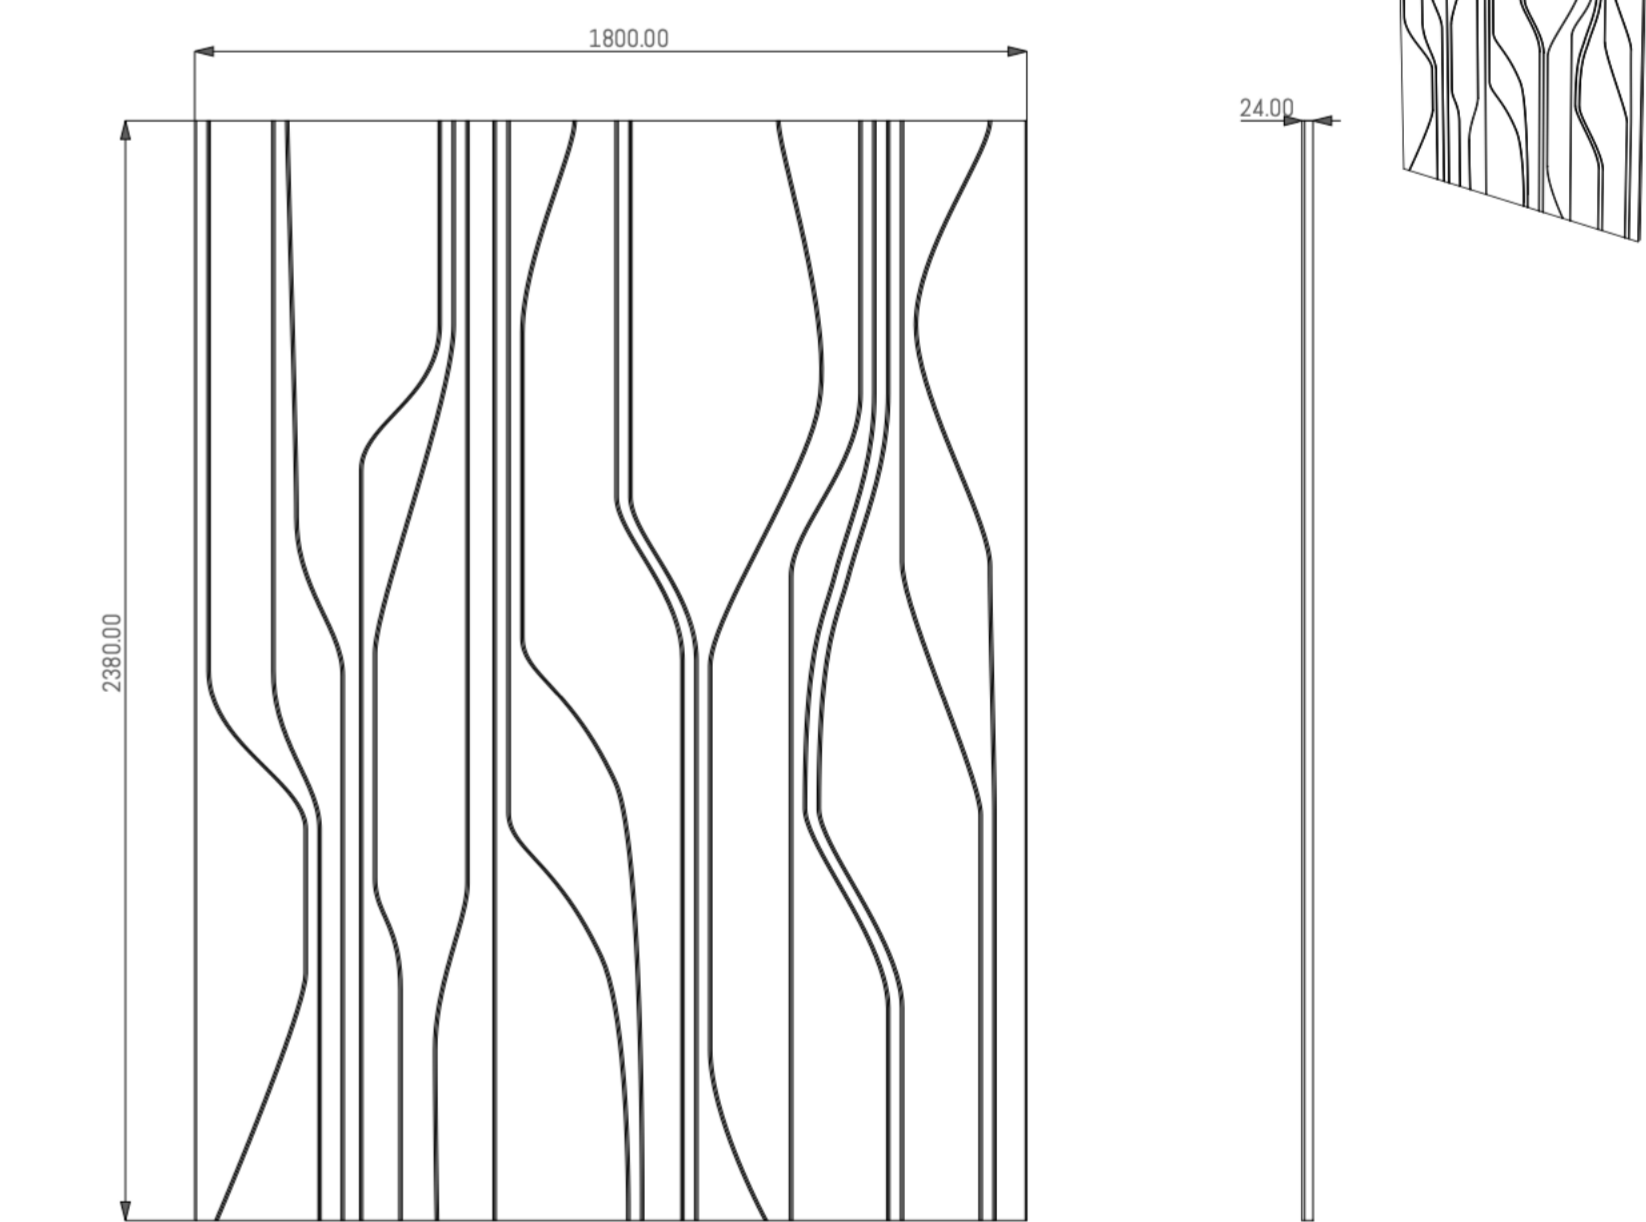

ECHOMONOC® 24MM LEAF
EM024LEA238180A
1800x2380x24mm

ECHOMONOC® 24MM SEAWEED
EM024SEA238180A
1800x2380x24mm

ECHOMONOC® 24MM SPHERE
EM024SPH238180A
1800x2380x24mm

ECHOMONOC® 24MM STREAMS
EM024STR238180A
1800x2380x24mm

ECHOMONOC® 24MM VERTIGO
EM024VER238180A
1800x2380x24mm

ECHOMONOC® 24MM WAVE
EM024WAV238180A
1800x2380x24mm

ECHOMONOC® 24MM ZIGZAG
EM024ZIG238180A
1800x2380x24mm