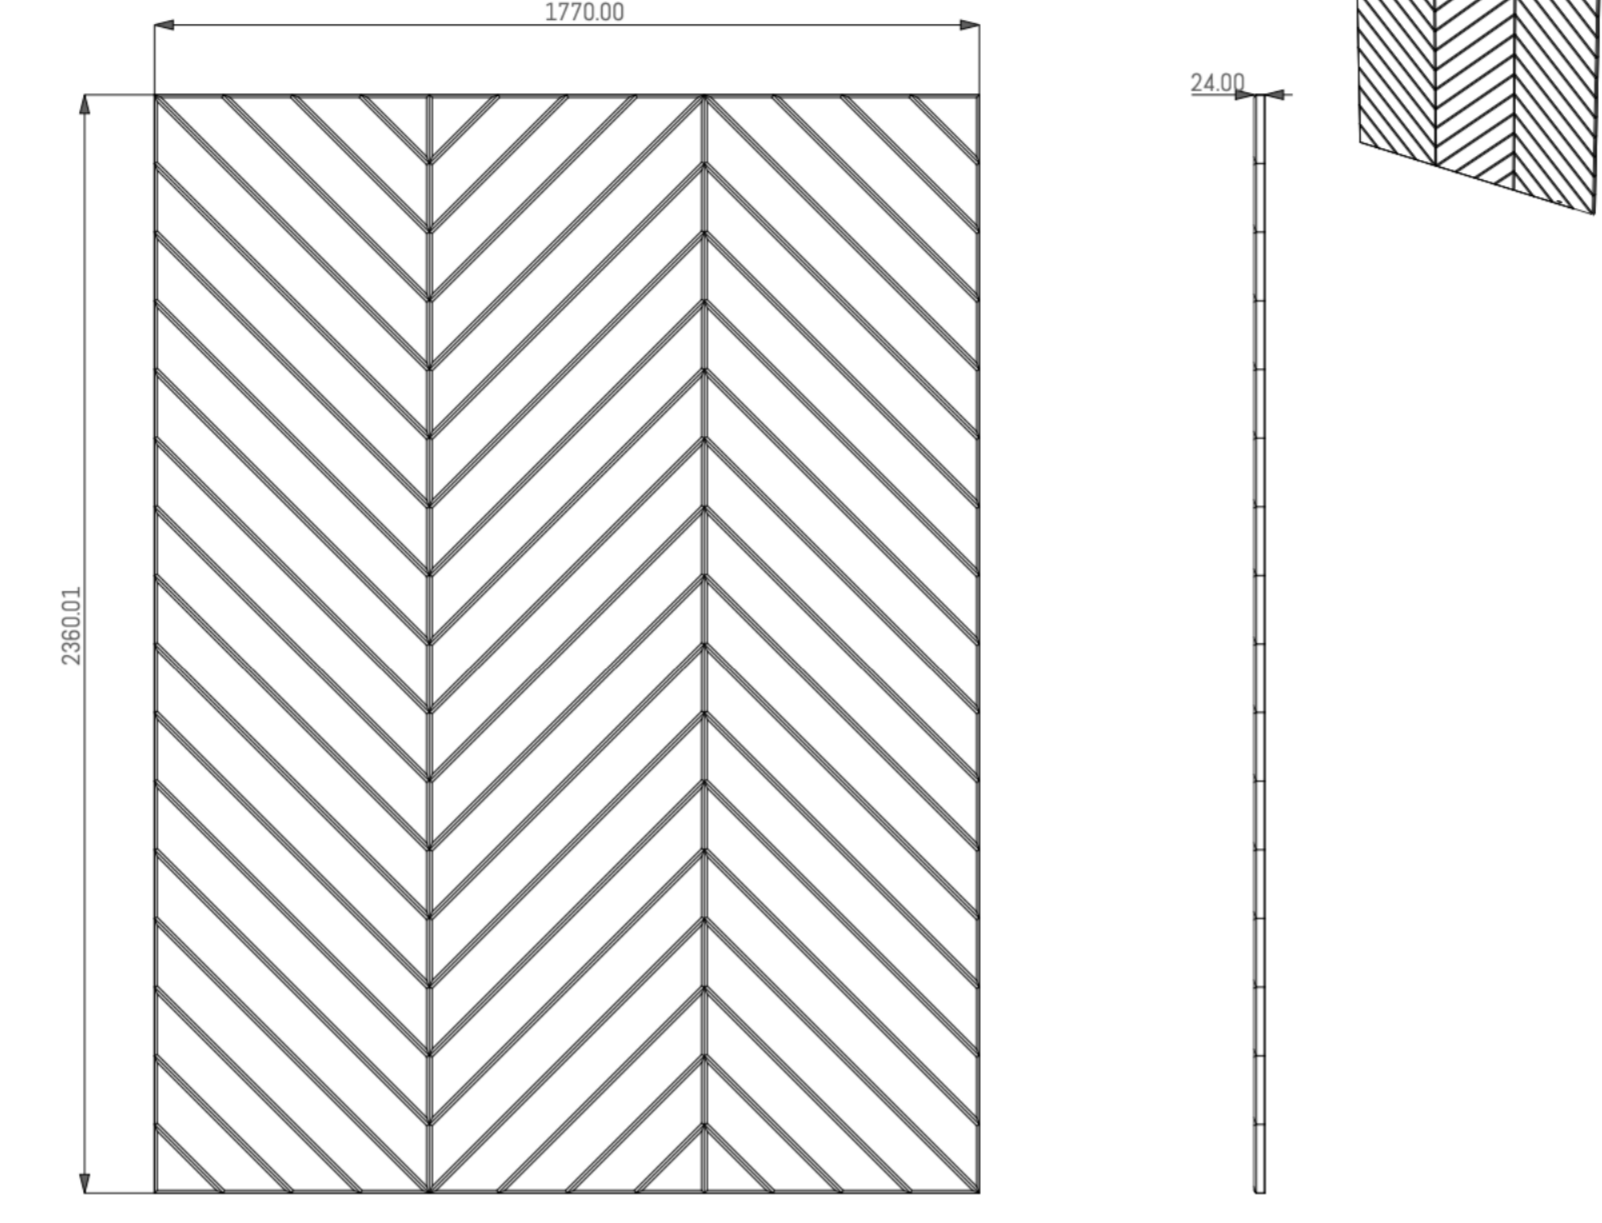

ECHOMONOC® 24MM DATENBLATT

ECHOMONOC® 24MM BALLOON
EM024BAL238180A
1800x2380x24mm

ECHOMONOC® 24MM CODE
EM024COD238180A
1800x2380x24mm

ECHOMONOC® 24MM DIAGONAL
EM024DIA238180A
1800x2380x24mm

ECHOMONOC® 24MM FENCE
EM024FEN238180A
1800x2380x24mm

ECHOMONOC® 24MM FISHBONE
EM024FIS238180A
1770x2360x24mm

ECHOMONOC® 24MM FLOW
EM024FLO238180A
1770x2360x24mm

ECHOMONOC® 24MM FRAGMENTS
EM024FRA238180A
1800x2380x24mm

ECHOMONOC® 24MM KINGSCROSS
EM024KIN238180A
1770x2360x24mm

ECHOMONOC® 24MM LEAF
EM024LEA238180A
1800x2380x24mm

ECHOMONOC® 24MM SEAWEED
EM024SEA238180A
1800x2380x24mm

ECHOMONOC® 24MM SPHERE
EM024SPH238180A
1800x2380x24mm

ECHOMONOC® 24MM STREAMS
EM024STR238180A
1800x2380x24mm