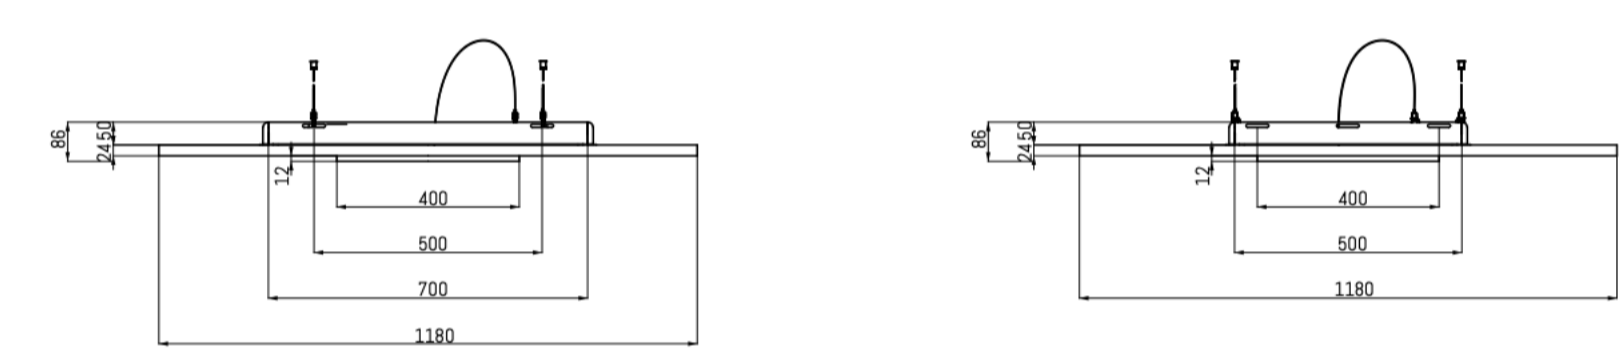

ECHOLED® SITAS SQUARE

ECHOLED® SITAS ROUND

DIMENSIONEN & TEILE

ECHOLED® 24MM SITAS RECTANGLE M ELE24SRE180118A 1800x1180x84mm

ECHOLED® 24MM SITAS RECTANGLE L ELE24SRE180238A 2380x1800x84mm

ECHOLED® 24MM SITAS ROUND M ELE24SR0118118A Ø1180x84mm

ECHOLED® 24MM SITAS ROUND L ELE24SR0180180A Ø1800x84mm

ECHOLED® 24MM SITAS SQUARE M ELE24SSQ118118A 1180x1180x84mm

ECHOLED® 24MM SITAS SQUARE L ELE24SSQ180180A 1800x1800x84mm