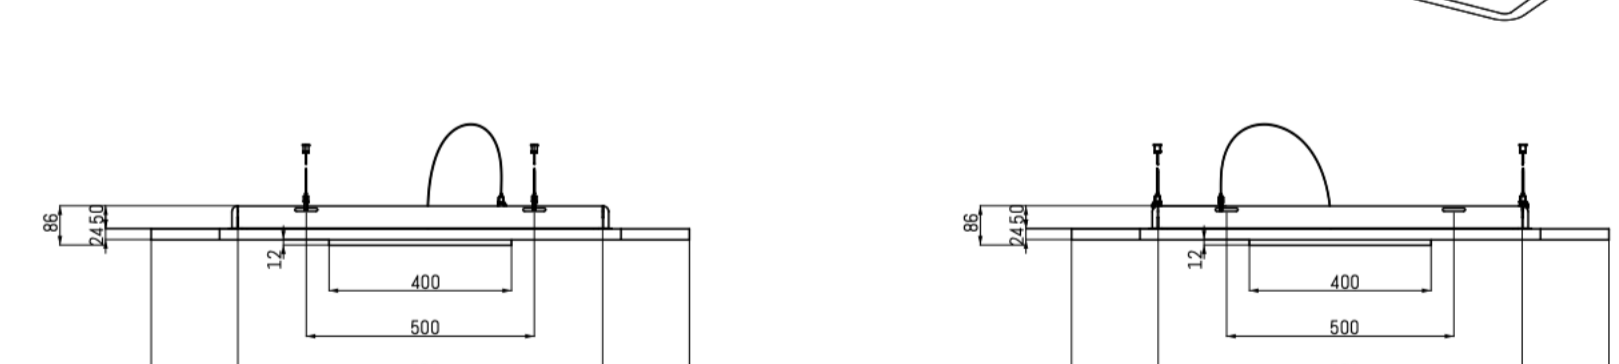

ECHOLED® SITAS SQUARE

ECHOLED® SITAS ROUND

DIMENSIONEN & TEILE

ECHOLED® 24MM SITAS RECTANGLE M ELE24SRE180118A 1800x1180x84mm

ECHOLED® 24MM SITAS RECTANGLE L ELE24SRE180238A 2380x1800x84mm

ECHOLED® 24MM SITAS ROUND M ELE24SR0118118A Ø1180x84mm

ECHOLED® 24MM SITAS ROUND L ELE24SR0180180A Ø1800x84mm

ECHOLED® 24MM SITAS SQUARE M ELE24SSQ118118A 1180x1180x84mm

ECHOLED® 24MM SITAS SQUARE L ELE24SSQ180180A 1800x1800x84mm