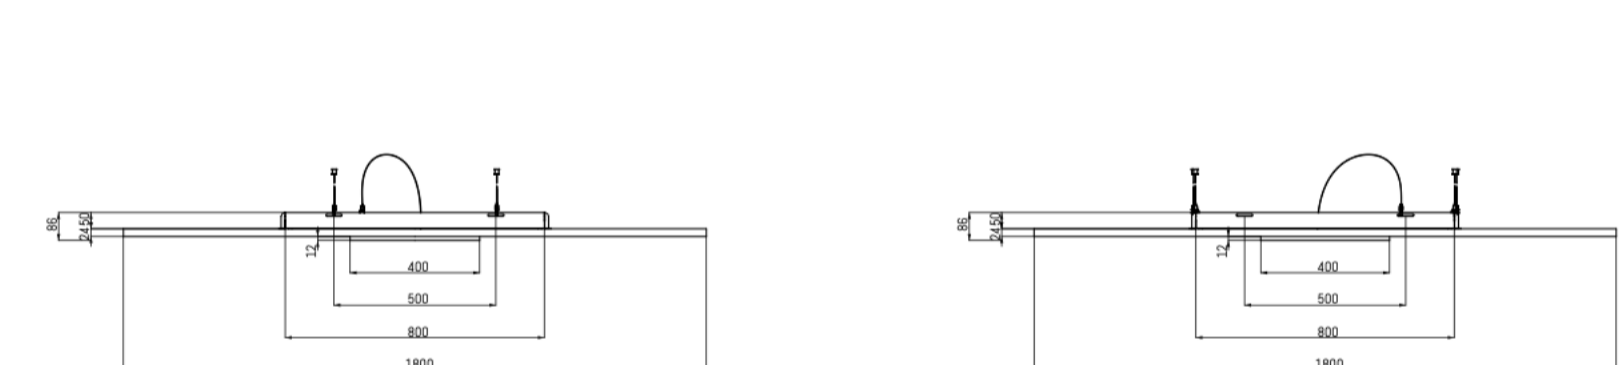

ECHOLED® SITAS SQUARE

ECHOLED® SITAS ROUND

DIMENSIONEN & TEILE

ECHOLED® 24MM SITAS RECTANGLE M ELE24SRE180118A 1800x1180x84mm

ECHOLED® 24MM SITAS RECTANGLE L ELE24SRE180238A 2380x1800x84mm

ECHOLED® 24MM SITAS ROUND M ELE24SR0118118A Ø1180x84mm

ECHOLED® 24MM SITAS ROUND L ELE24SR0180180A Ø1800x84mm

ECHOLED® 24MM SITAS SQUARE M ELE24SSQ118118A 1180x1180x84mm

ECHOLED® 24MM SITAS SQUARE L ELE24SSQ180180A 1800x1800x84mm