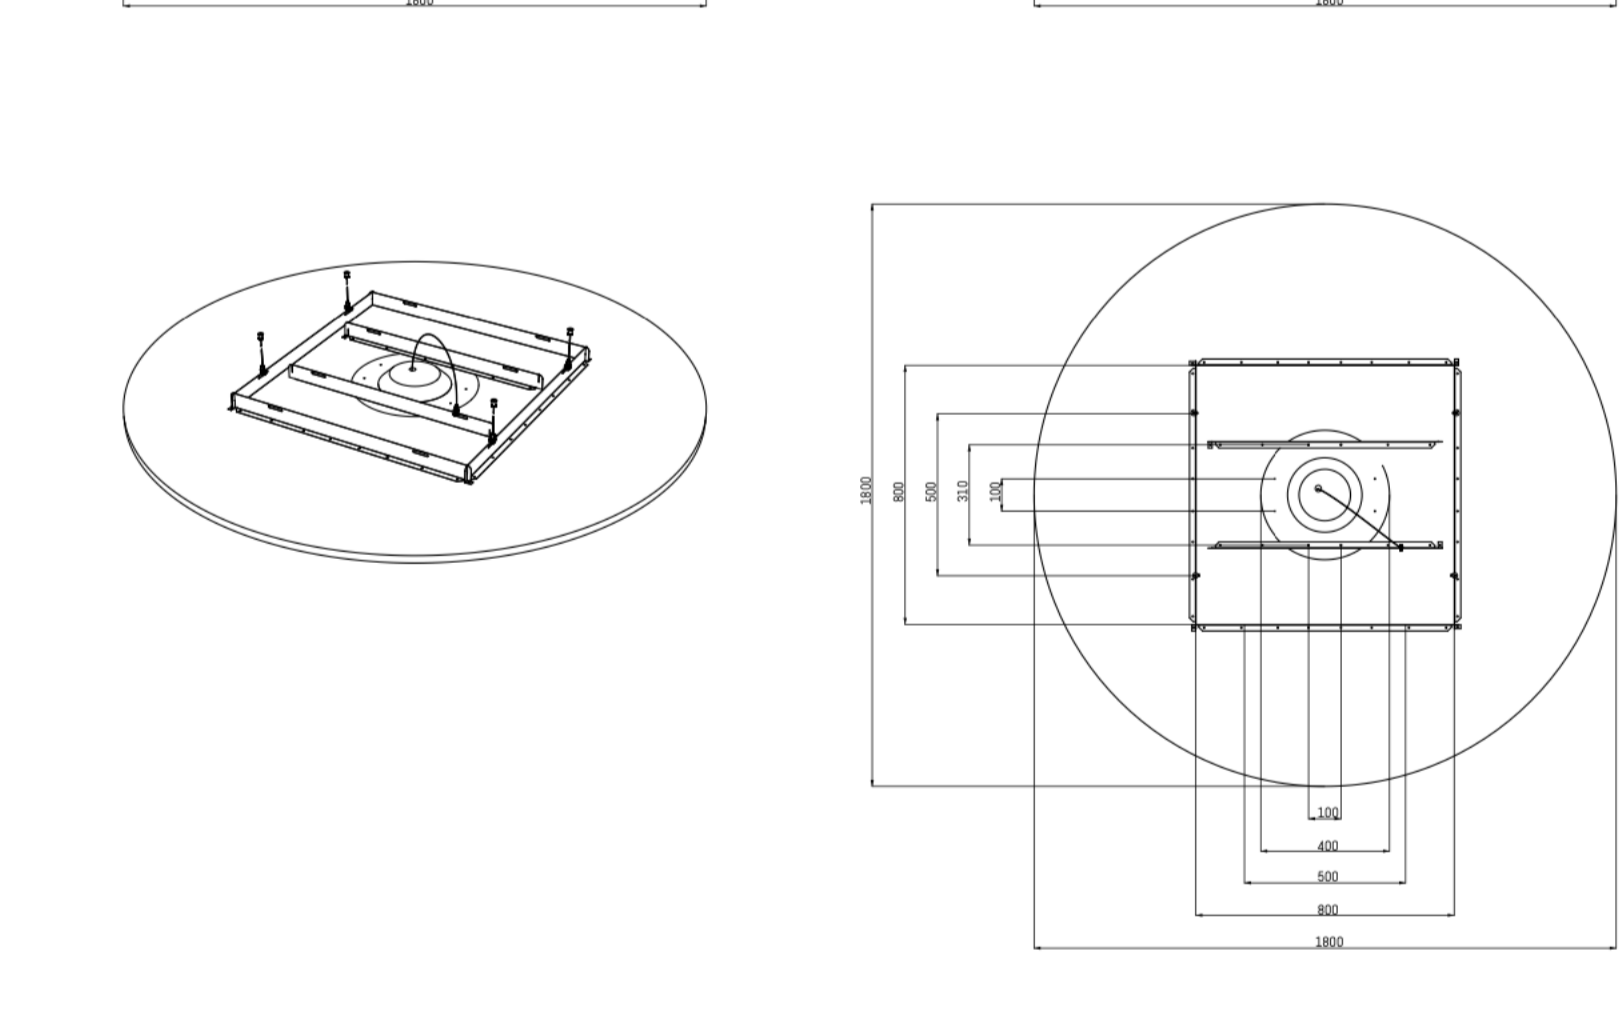

ECHOLED® SITAS SQUARE

ECHOLED® SITAS ROUND

DIMENSIONEN & TEILE

ECHOLED® 24MM SITAS RECTANGLE M ELE24SRE180118A 1800x1180x84mm

ECHOLED® 24MM SITAS RECTANGLE L ELE24SRE180238A 2380x1800x84mm

ECHOLED® 24MM SITAS ROUND M ELE24SR0118118A Ø1180x84mm

ECHOLED® 24MM SITAS ROUND L ELE24SR0180180A Ø1800x84mm

ECHOLED® 24MM SITAS SQUARE M ELE24SSQ118118A 1180x1180x84mm

ECHOLED® 24MM SITAS SQUARE L ELE24SSQ180180A 1800x1800x84mm