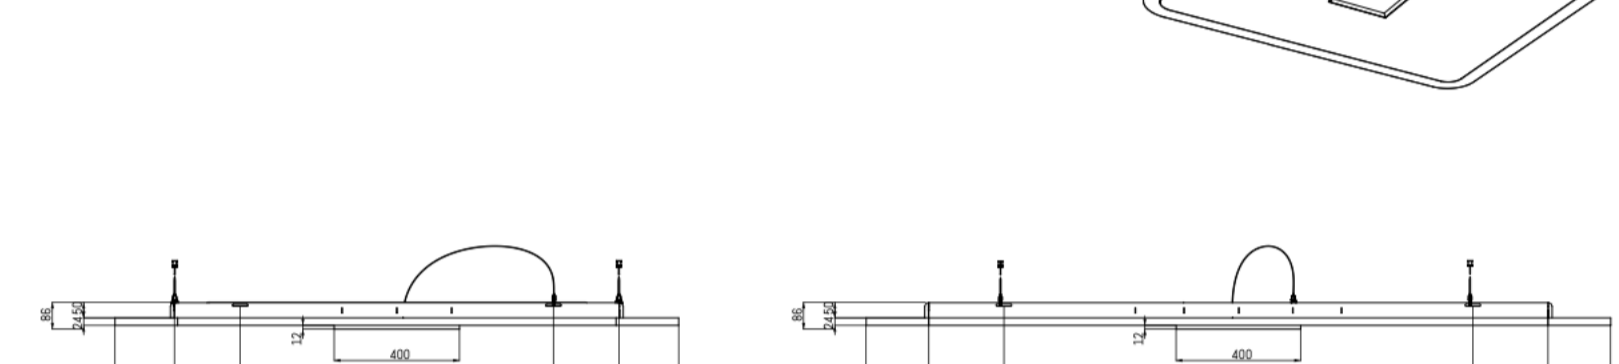

ECHOLED® SITAS SQUARE

ECHOLED® SITAS ROUND

DIMENSIONEN & TEILE

ECHOLED® 24MM SITAS RECTANGLE M ELE24SRE180118A 1800x1180x84mm

ECHOLED® 24MM SITAS RECTANGLE L ELE24SRE180238A 2380x1800x84mm

ECHOLED® 24MM SITAS ROUND M ELE24SR0118118A Ø1180x84mm

ECHOLED® 24MM SITAS ROUND L ELE24SR0180180A Ø1800x84mm

ECHOLED® 24MM SITAS SQUARE M ELE24SSQ118118A 1180x1180x84mm

ECHOLED® 24MM SITAS SQUARE L ELE24SSQ180180A 1800x1800x84mm