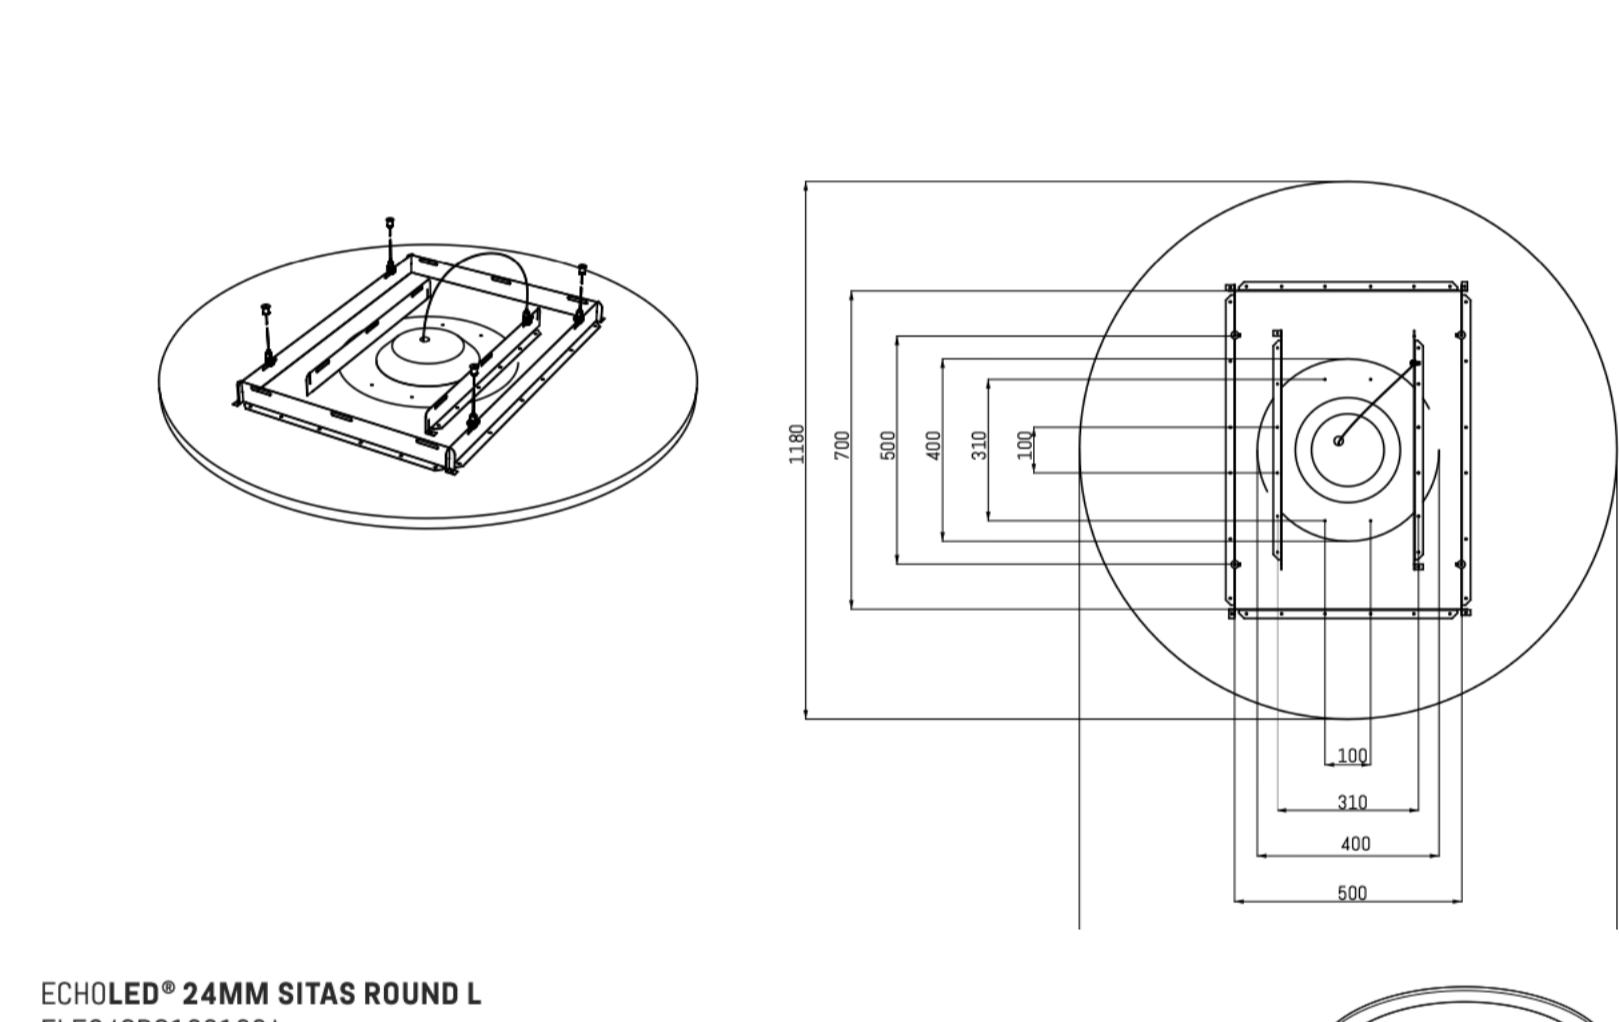

ECHOLED® SITAS SQUARE

ECHOLED® SITAS ROUND

DIMENSIONEN & TEILE

ECHOLED® 24MM SITAS RECTANGLE M ELE24SRE180118A 1800x1180x84mm

ECHOLED® 24MM SITAS RECTANGLE L ELE24SRE180238A 2380x1800x84mm

ECHOLED® 24MM SITAS ROUND M ELE24SR0118118A Ø1180x84mm

ECHOLED® 24MM SITAS ROUND L ELE24SR0180180A Ø1800x84mm

ECHOLED® 24MM SITAS SQUARE M ELE24SSQ118118A 1180x1180x84mm

ECHOLED® 24MM SITAS SQUARE L ELE24SSQ180180A 1800x1800x84mm