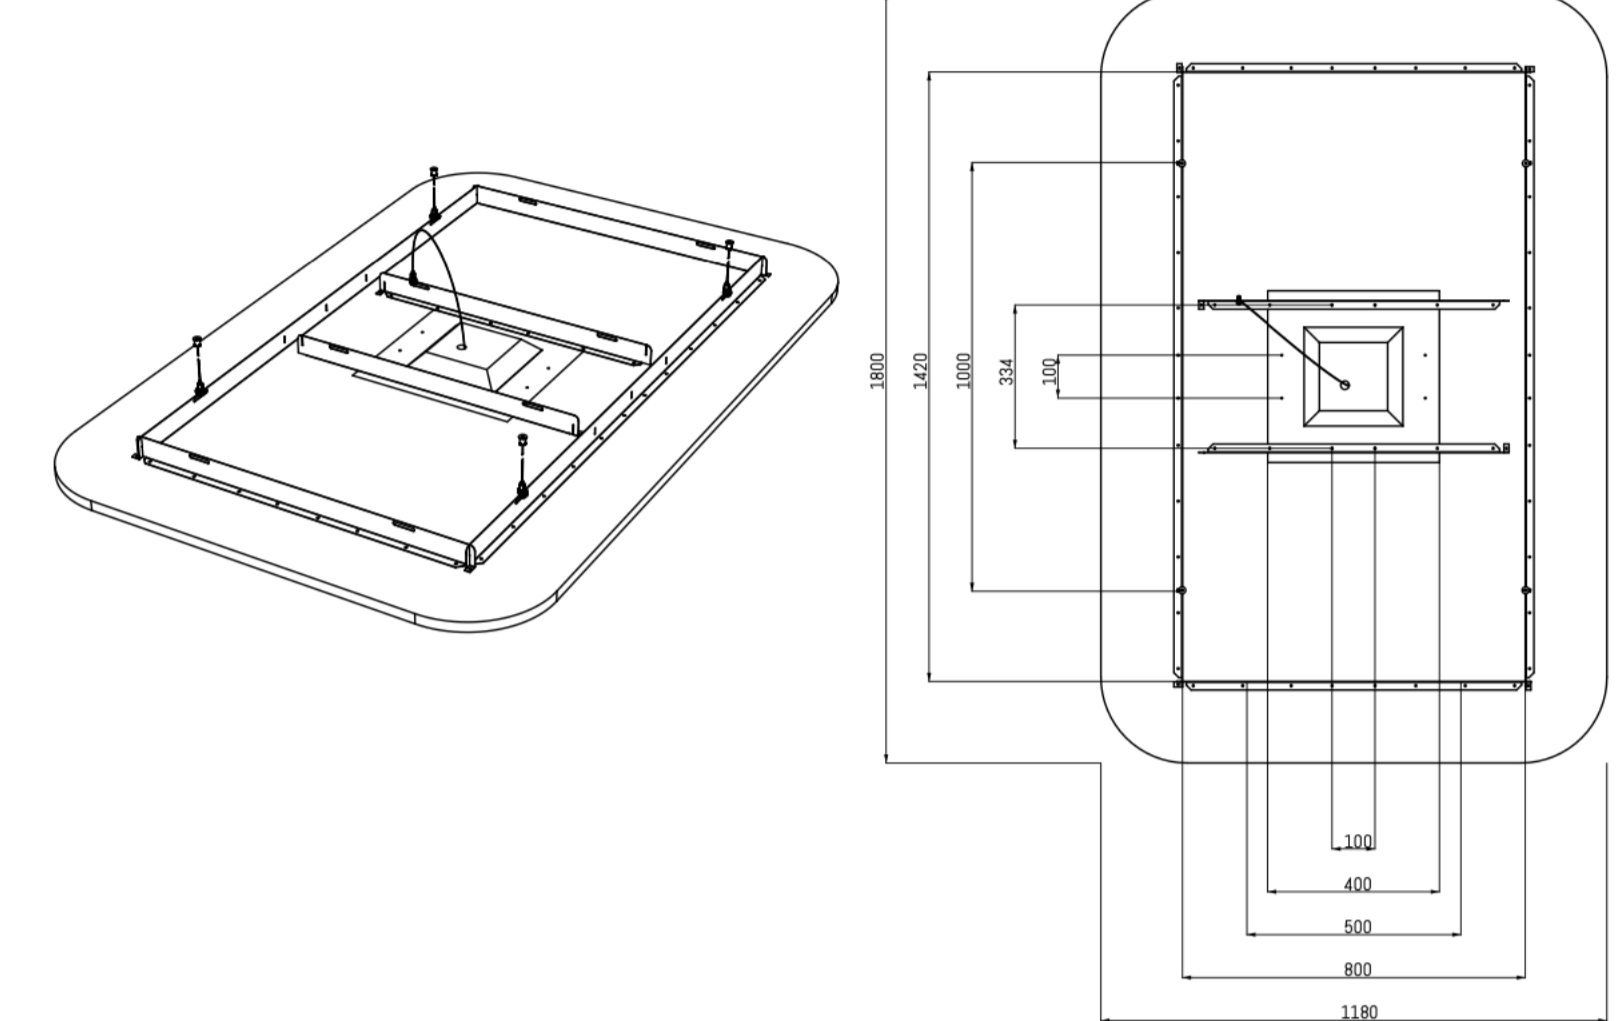

ECHOLED® SITAS SQUARE

ECHOLED® SITAS ROUND

DIMENSIONEN & TEILE

ECHOLED® 24MM SITAS RECTANGLE M ELE24SRE180118A 1800x1180x84mm

ECHOLED® 24MM SITAS RECTANGLE L ELE24SRE180238A 2380x1800x84mm

ECHOLED® 24MM SITAS ROUND M ELE24SR0118118A Ø1180x84mm

ECHOLED® 24MM SITAS ROUND L ELE24SR0180180A Ø1800x84mm

ECHOLED® 24MM SITAS SQUARE M ELE24SSQ118118A 1180x1180x84mm

ECHOLED® 24MM SITAS SQUARE L ELE24SSQ180180A 1800x1800x84mm