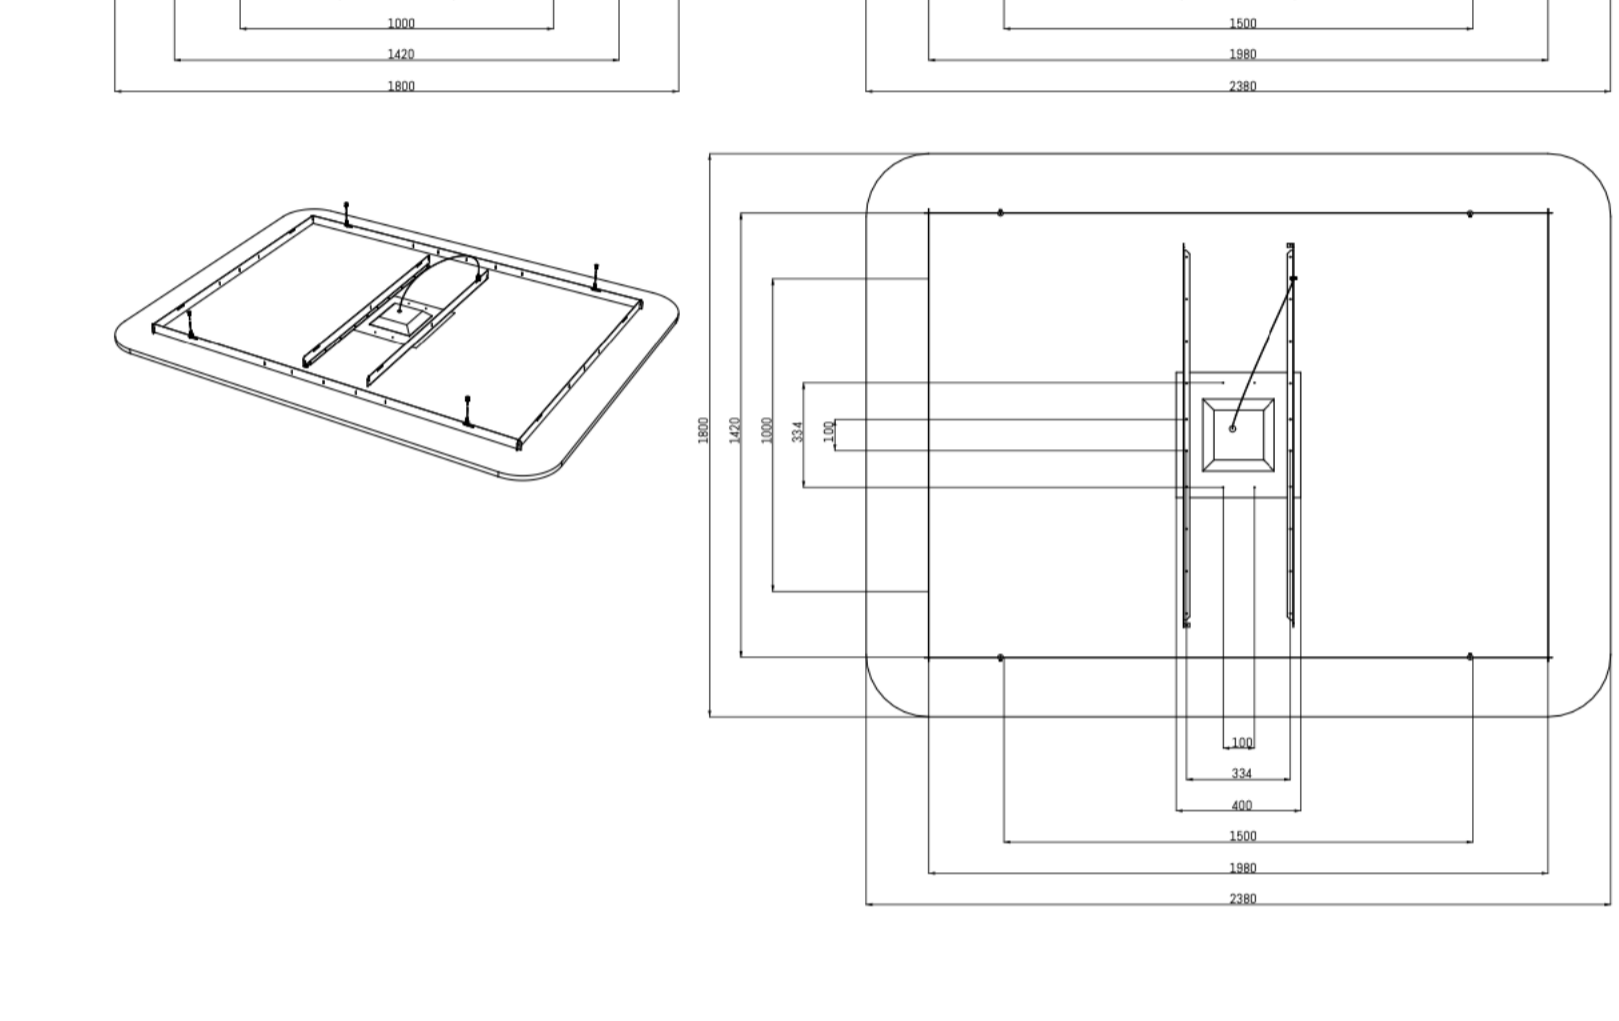

ECHOLED® SITAS SQUARE

ECHOLED® SITAS ROUND

DIMENSIONEN & TEILE

ECHOLED® 24MM SITAS RECTANGLE M ELE24SRE180118A 1800x1180x84mm

ECHOLED® 24MM SITAS RECTANGLE L ELE24SRE180238A 2380x1800x84mm

ECHOLED® 24MM SITAS ROUND M ELE24SR0118118A Ø1180x84mm

ECHOLED® 24MM SITAS ROUND L ELE24SR0180180A Ø1800x84mm

ECHOLED® 24MM SITAS SQUARE M ELE24SSQ118118A 1180x1180x84mm

ECHOLED® 24MM SITAS SQUARE L ELE24SSQ180180A 1800x1800x84mm