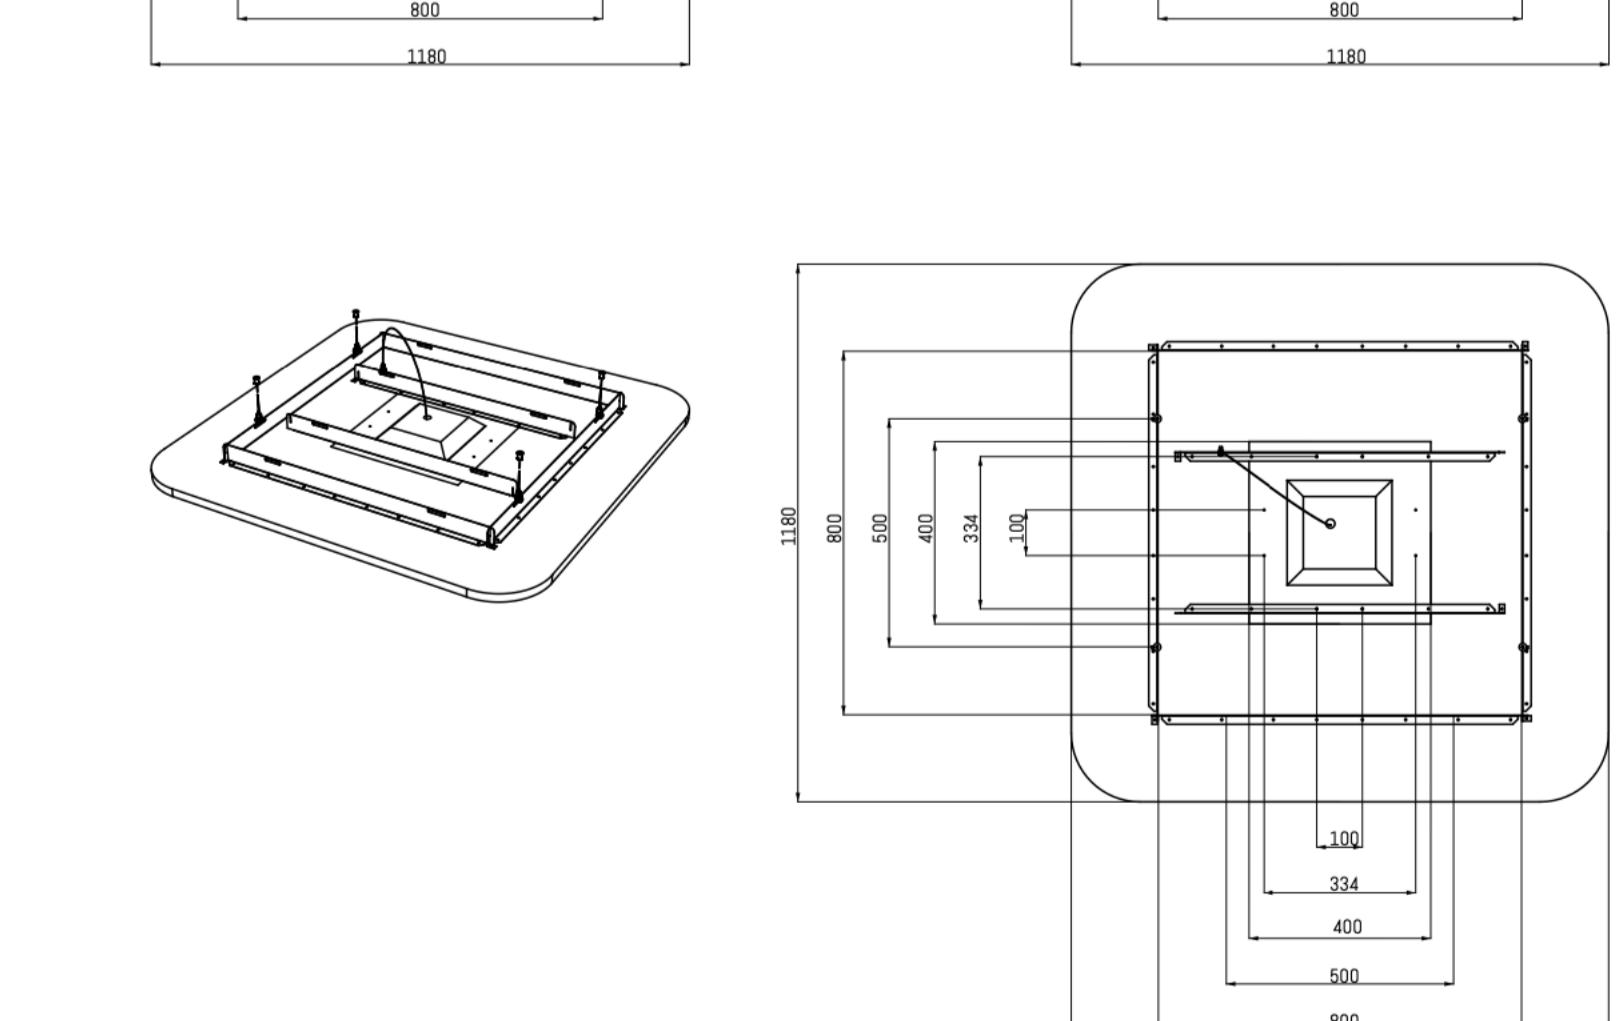

ECHOLED® SITAS SQUARE

ECHOLED® SITAS ROUND

DIMENSIONEN & TEILE

ECHOLED® 24MM SITAS RECTANGLE M ELE24SRE180118A 1800x1180x84mm

ECHOLED® 24MM SITAS RECTANGLE L ELE24SRE180238A 2380x1800x84mm

ECHOLED® 24MM SITAS ROUND M ELE24SR0118118A Ø1180x84mm

ECHOLED® 24MM SITAS ROUND L ELE24SR0180180A Ø1800x84mm

ECHOLED® 24MM SITAS SQUARE M ELE24SSQ118118A 1180x1180x84mm

ECHOLED® 24MM SITAS SQUARE L ELE24SSQ180180A 1800x1800x84mm