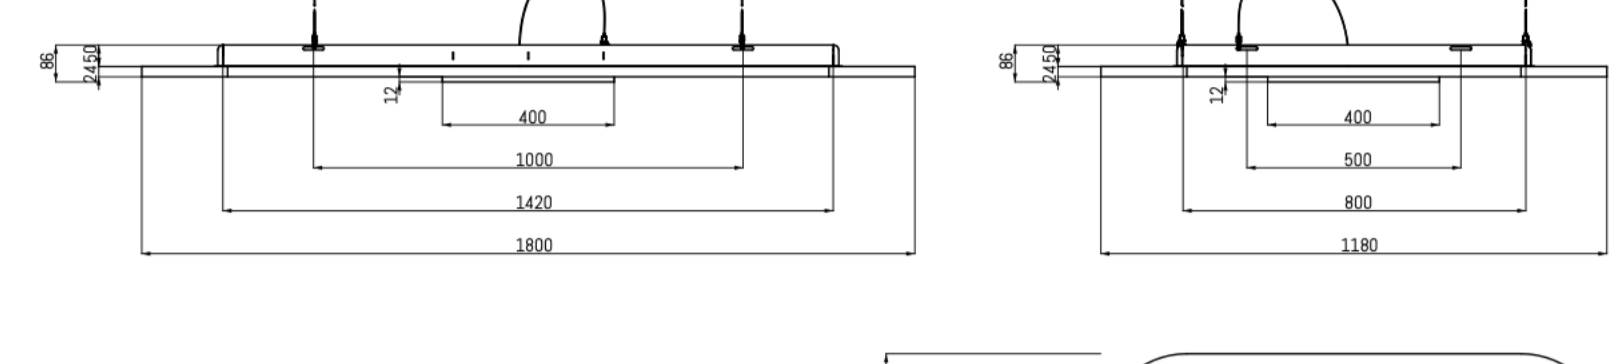

ECHOLED® SITAS SQUARE

ECHOLED® SITAS ROUND

DIMENSIONEN & TEILE

ECHOLED® 24MM SITAS RECTANGLE M ELE24SRE180118A 1800x1180x84mm

ECHOLED® 24MM SITAS RECTANGLE L ELE24SRE180238A 2380x1800x84mm

ECHOLED® 24MM SITAS ROUND M ELE24SR0118118A Ø1180x84mm

ECHOLED® 24MM SITAS ROUND L ELE24SR0180180A Ø1800x84mm

ECHOLED® 24MM SITAS SQUARE M ELE24SSQ118118A 1180x1180x84mm

ECHOLED® 24MM SITAS SQUARE L ELE24SSQ180180A 1800x1800x84mm