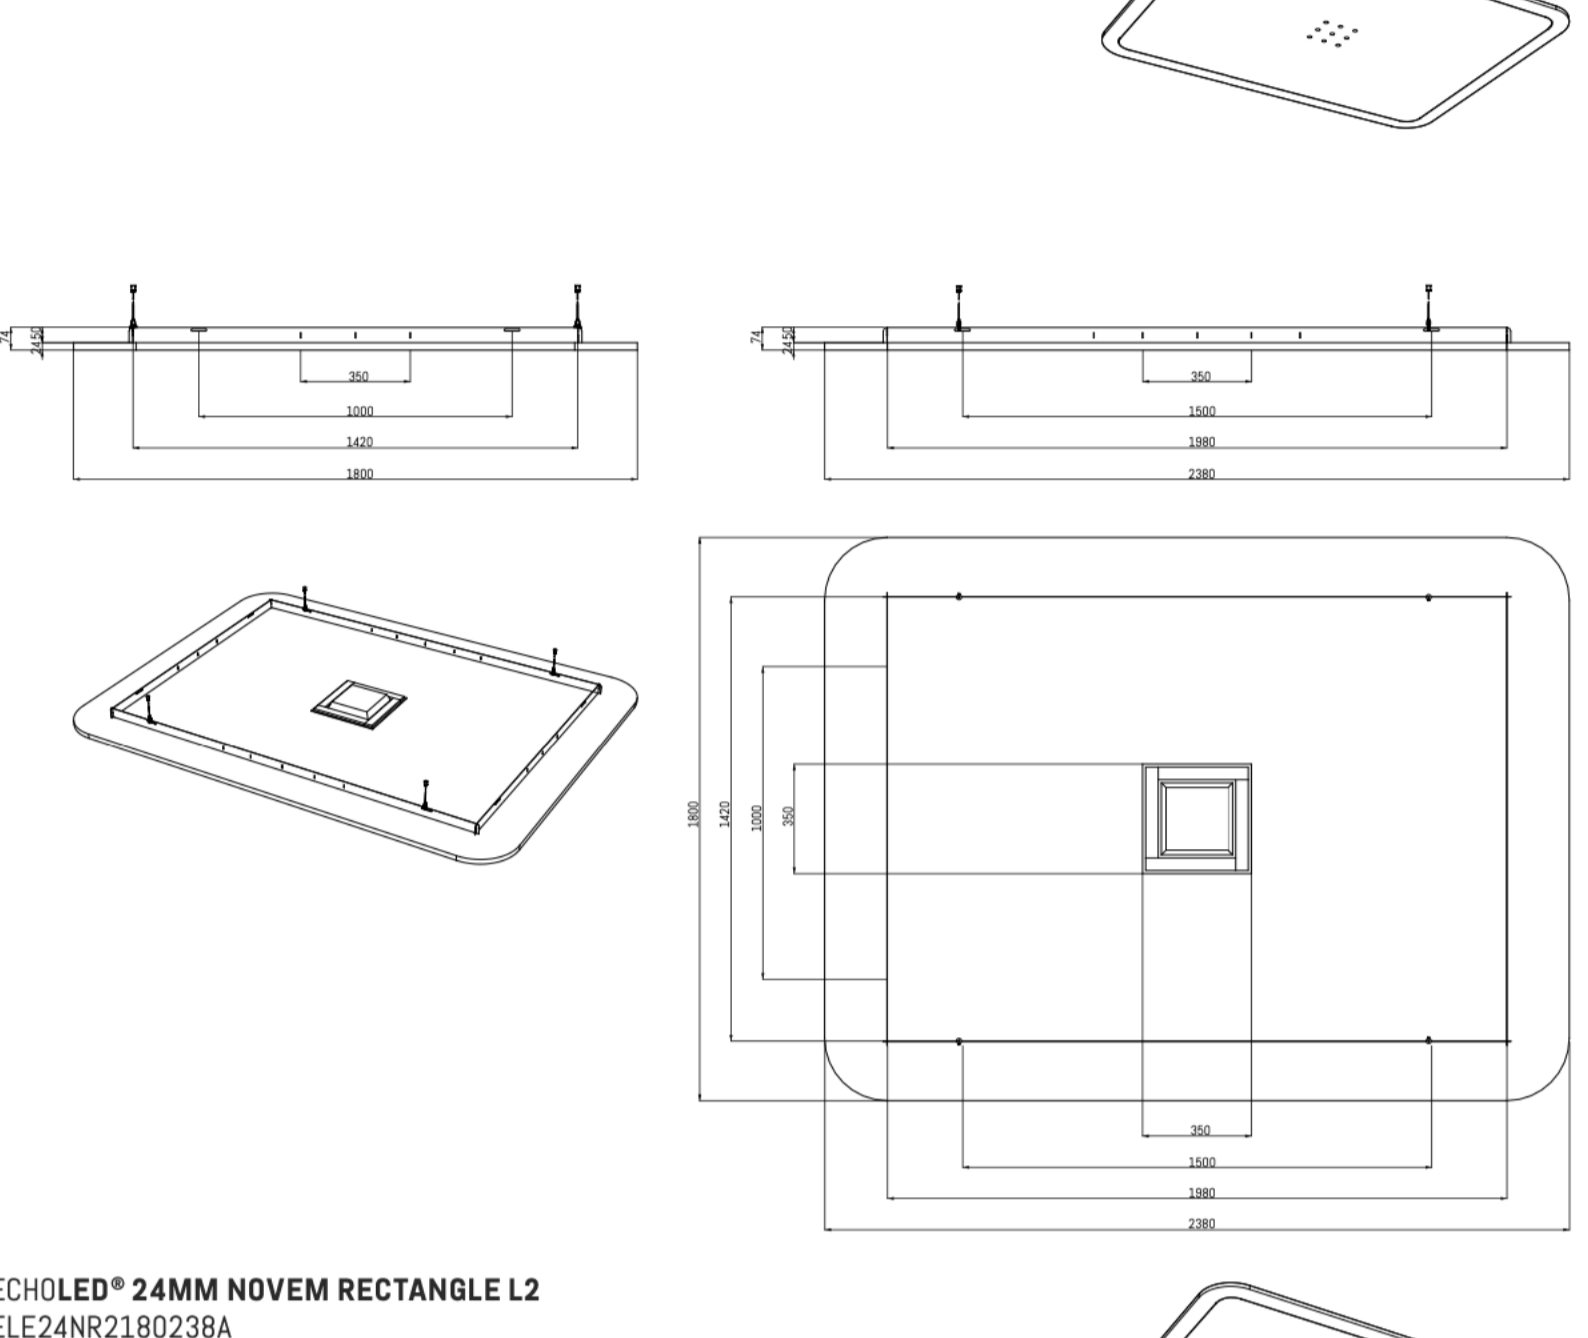

ECHOLED® NOVEM SPOTS 3X3

EchoLED® NOVEM SPOTS mit neun Lichtpunkten.

| TYP | ARTIKEL | B x H x T (in mm) | LICHTFARBEN | LUMEN | SYSTEMLEISTUNG |
|--------------------------|-----------------|----------------------|-------------|--------|----------------|
| EchoLED® NOVEM SPOTS 3X3 | ELI24NOV004000A | 350x350x60 (9 x Ø30) | 4000K | 7960lm | 78W |

DIMENSIONEN & TEILE

ECHOLED® 24MM NOVEM RECTANGLE M
ELE24NRE180118A
1800x1180x72mm

ECHOLED® 24MM NOVEM RECTANGLE L
ELE24NRE180238A
2380x1800x72mm

ECHOLED® 24MM NOVEM RECTANGLE L2
ELE24NR2180238A
2380x1800x72mm

ECHOLED® 24MM NOVEM ROUND M
ELE24NR0118118A
Ø1180x72mm

ECHOLED® 24MM NOVEM ROUND L
ELE24NR0180180A
Ø1800x72mm

ECHOLED® 24MM NOVEM SQUARE M
ELE24NSQ118118A
1180x1180x72mm

ECHOLED® 24MM NOVEM SQUARE L
ELE24NSQ180180A
1800x1800x72mm