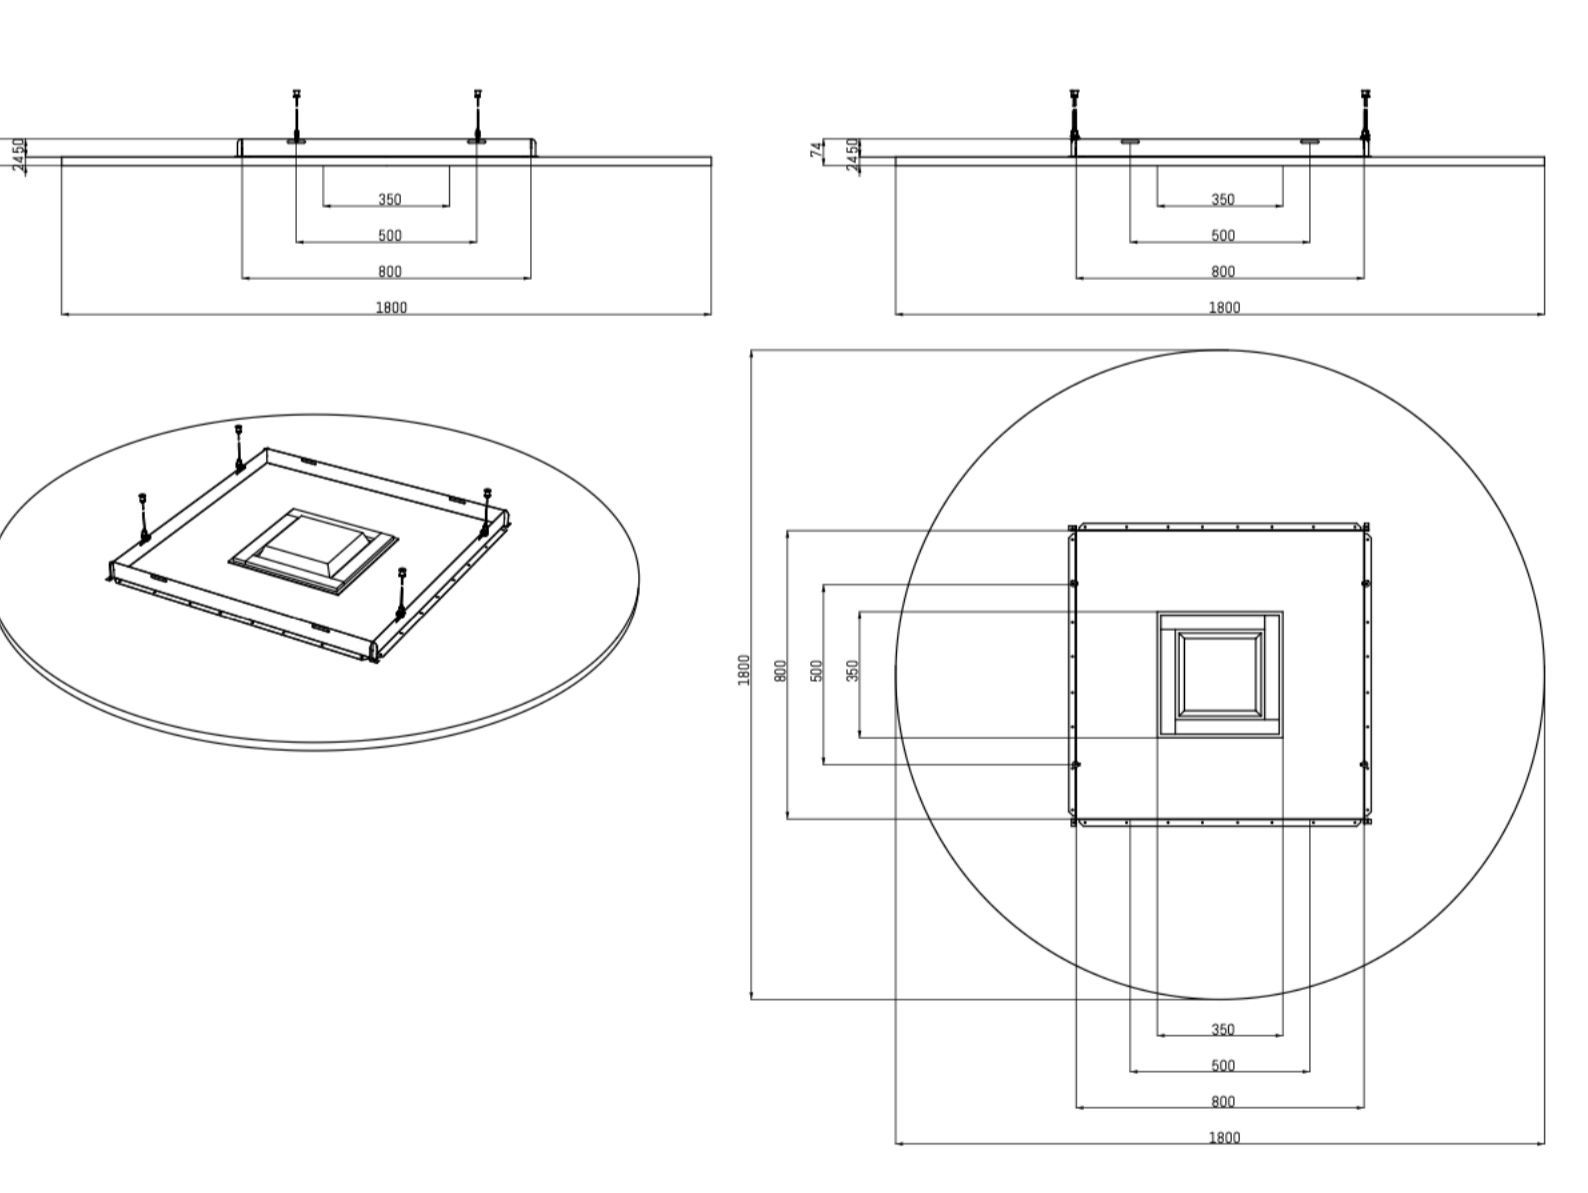

ECHOLED® NOVEM SPOTS 3X3

EchoLED® NOVEM SPOTS mit neun Lichtpunkten.

| TYP | ARTIKEL | B x H x T (in mm) | LICHTFARBEN | LUMEN | SYSTEMLEISTUNG |
|--------------------------|-----------------|----------------------|-------------|--------|----------------|
| EchoLED® NOVEM SPOTS 3X3 | ELI24NOV004000A | 350x350x60 (9 x Ø30) | 4000K | 7960lm | 78W |

DIMENSIONEN & TEILE

ECHOLED® 24MM NOVEM RECTANGLE M
ELE24NRE180118A
1800x1180x72mm

ECHOLED® 24MM NOVEM RECTANGLE L
ELE24NRE180238A
2380x1800x72mm

ECHOLED® 24MM NOVEM RECTANGLE L2
ELE24NR2180238A
2380x1800x72mm

ECHOLED® 24MM NOVEM ROUND M
ELE24NR0118118A
Ø1180x72mm

ECHOLED® 24MM NOVEM ROUND L
ELE24NR0180180A
Ø1800x72mm

ECHOLED® 24MM NOVEM SQUARE M
ELE24NSQ118118A
1180x1180x72mm

ECHOLED® 24MM NOVEM SQUARE L
ELE24NSQ180180A
1800x1800x72mm