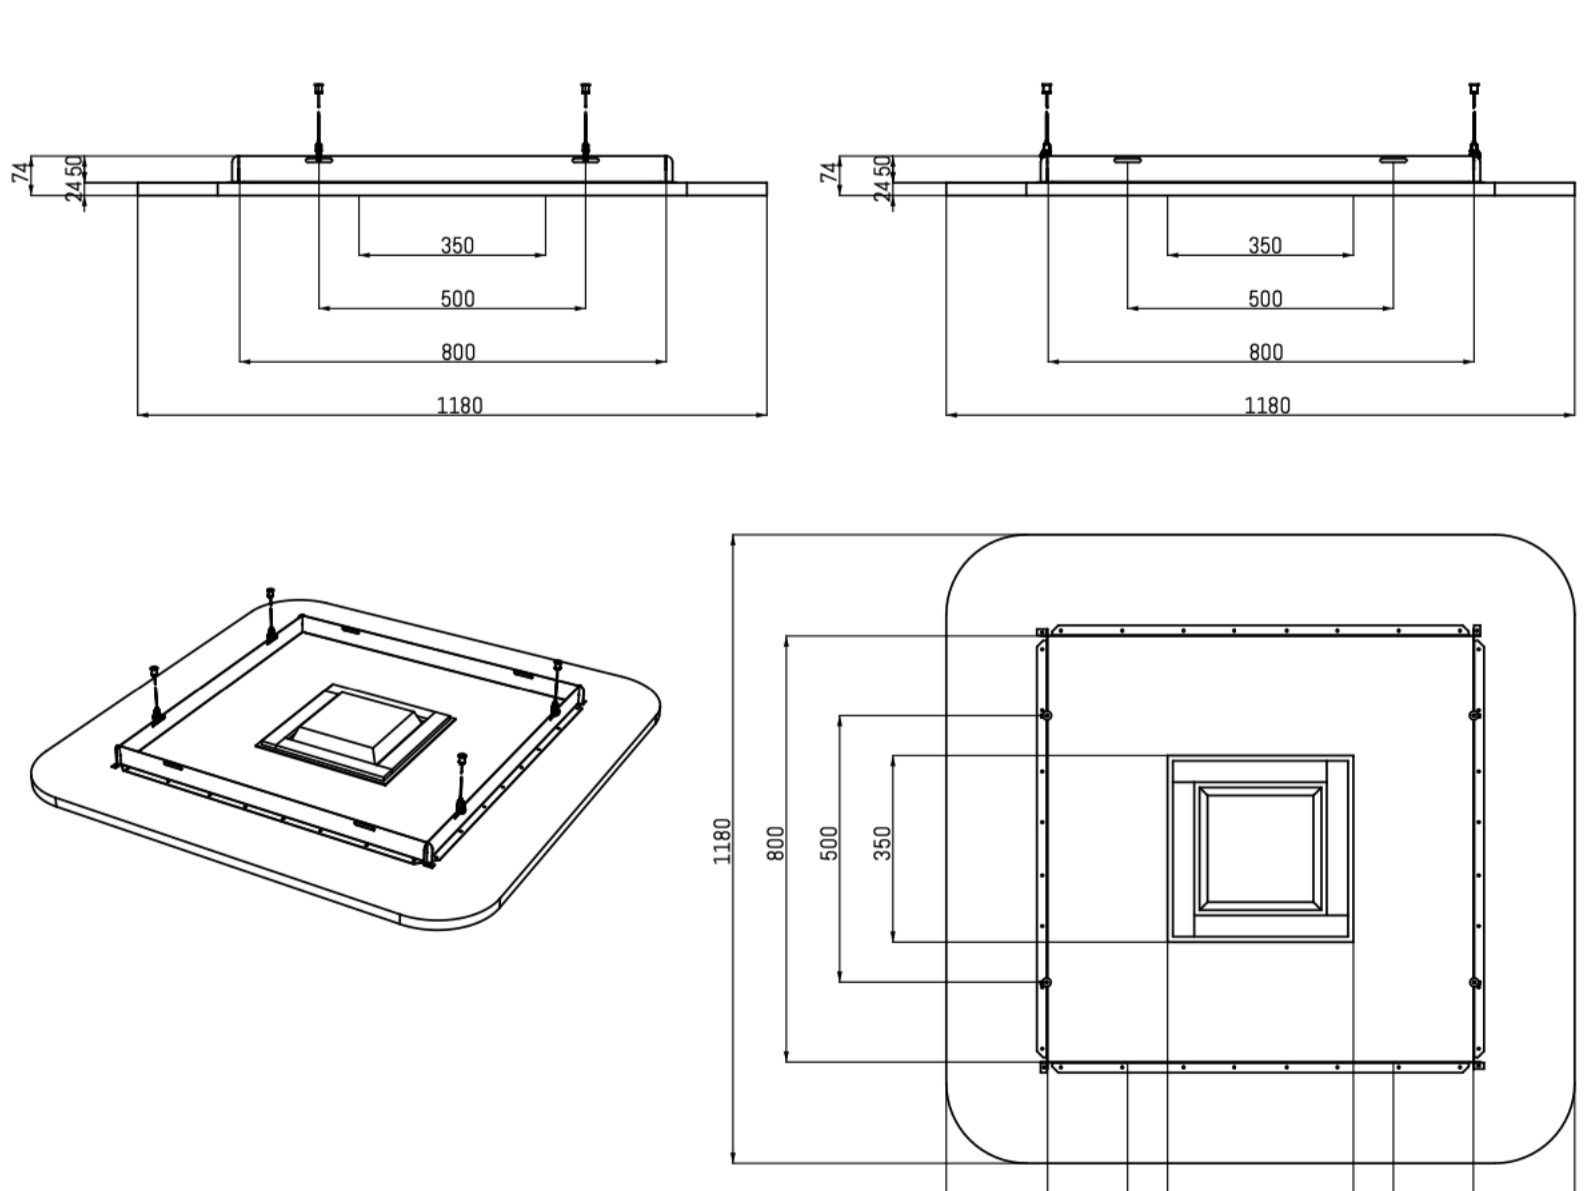

ECHOLED® NOVEM SPOTS 3X3

EchoLED® NOVEM SPOTS mit neun Lichtpunkten.

| TYP | ARTIKEL | B x H x T (in mm) | LICHTFARBEN | LUMEN | SYSTEMLEISTUNG |
|--------------------------|-----------------|----------------------|-------------|--------|----------------|
| EchoLED® NOVEM SPOTS 3X3 | ELI24NOV004000A | 350x350x60 (9 x Ø30) | 4000K | 7960lm | 78W |

DIMENSIONEN & TEILE

ECHOLED® 24MM NOVEM RECTANGLE M
ELE24NRE180118A
1800x1180x72mm

ECHOLED® 24MM NOVEM RECTANGLE L
ELE24NRE180238A
2380x1800x72mm

ECHOLED® 24MM NOVEM RECTANGLE L2
ELE24NR2180238A
2380x1800x72mm

ECHOLED® 24MM NOVEM ROUND M
ELE24NR0118118A
Ø1180x72mm

ECHOLED® 24MM NOVEM ROUND L
ELE24NR0180180A
Ø1800x72mm

ECHOLED® 24MM NOVEM SQUARE M
ELE24NSQ118118A
1180x1180x72mm

ECHOLED® 24MM NOVEM SQUARE L
ELE24NSQ180180A
1800x1800x72mm