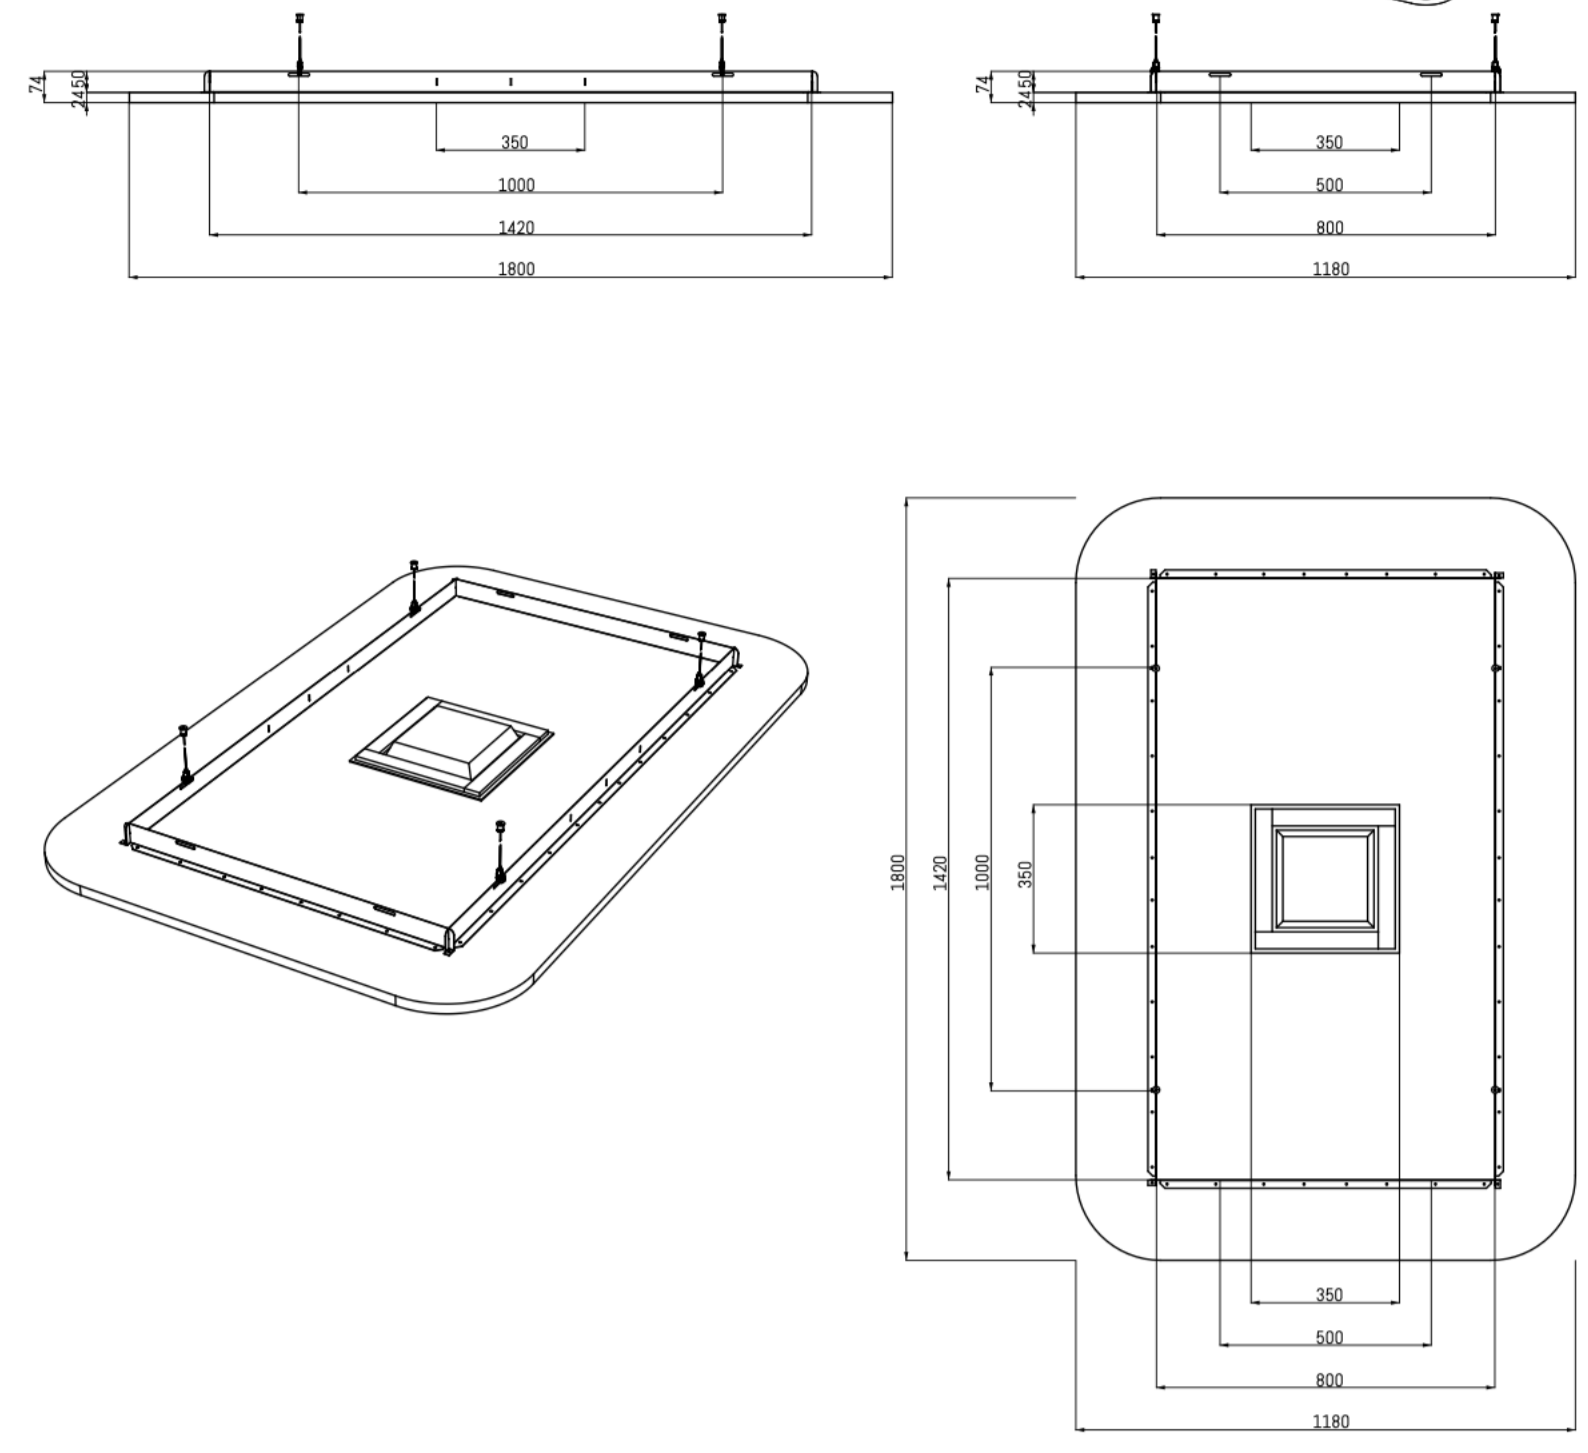

ECHOLED® NOVEM SPOTS 3X3

EchoLED® NOVEM SPOTS mit neun Lichtpunkten.

| TYP | ARTIKEL | B x H x T (in mm) | LICHTFARBEN | LUMEN | SYSTEMLEISTUNG |
|--------------------------|-----------------|----------------------|-------------|--------|----------------|
| EchoLED® NOVEM SPOTS 3X3 | ELI24NOV004000A | 350x350x60 (9 x Ø30) | 4000K | 7960lm | 78W |

DIMENSIONEN & TEILE

ECHOLED® 24MM NOVEM RECTANGLE M
ELE24NRE180118A
1800x1180x72mm

ECHOLED® 24MM NOVEM RECTANGLE L
ELE24NRE180238A
2380x1800x72mm

ECHOLED® 24MM NOVEM RECTANGLE L2
ELE24NR2180238A
2380x1800x72mm

ECHOLED® 24MM NOVEM ROUND M
ELE24NR0118118A
Ø1180x72mm

ECHOLED® 24MM NOVEM ROUND L
ELE24NR0180180A
Ø1800x72mm

ECHOLED® 24MM NOVEM SQUARE M
ELE24NSQ118118A
1180x1180x72mm

ECHOLED® 24MM NOVEM SQUARE L
ELE24NSQ180180A
1800x1800x72mm