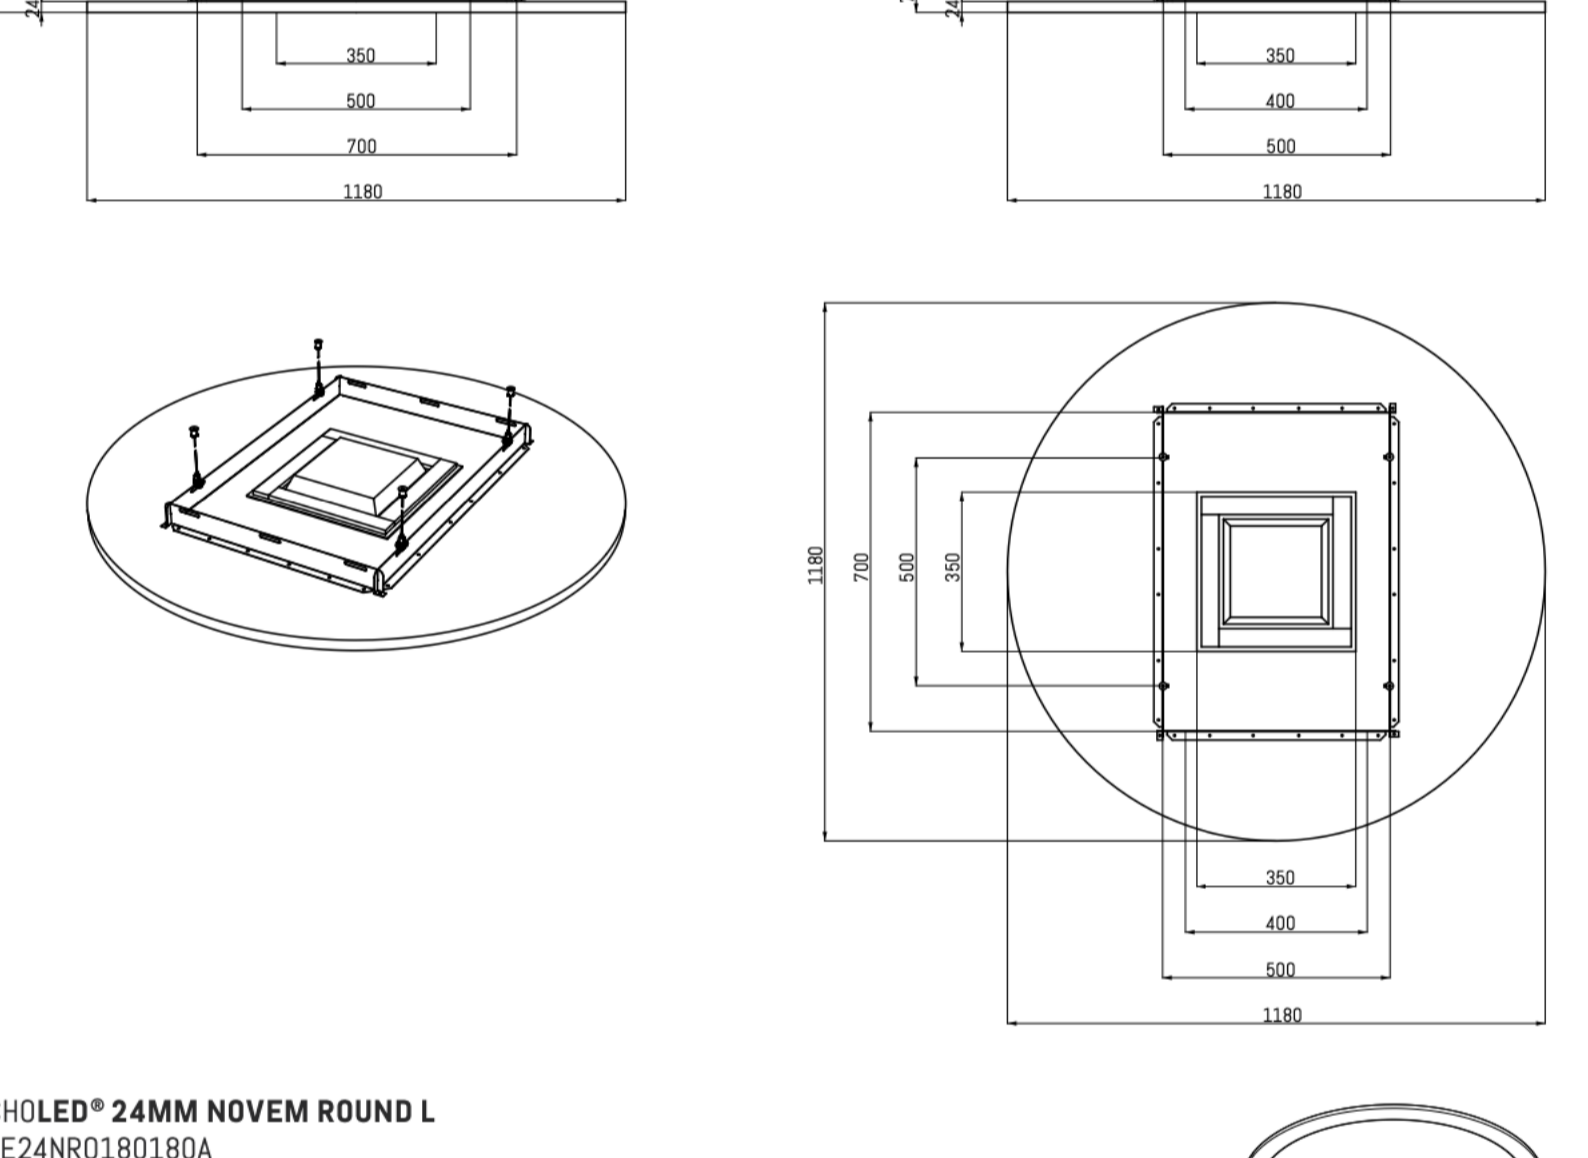

ECHOLED® NOVEM SPOTS 3X3

EchoLED® NOVEM SPOTS mit neun Lichtpunkten.

| TYP | ARTIKEL | B x H x T (in mm) | LICHTFARBEN | LUMEN | SYSTEMLEISTUNG |
|--------------------------|-----------------|----------------------|-------------|--------|----------------|
| EchoLED® NOVEM SPOTS 3X3 | ELI24NOV004000A | 350x350x60 (9 x Ø30) | 4000K | 7960lm | 78W |

DIMENSIONEN & TEILE

ECHOLED® 24MM NOVEM RECTANGLE M
ELE24NRE180118A
1800x1180x72mm

ECHOLED® 24MM NOVEM RECTANGLE L
ELE24NRE180238A
2380x1800x72mm

ECHOLED® 24MM NOVEM RECTANGLE L2
ELE24NR2180238A
2380x1800x72mm

ECHOLED® 24MM NOVEM ROUND M
ELE24NR0118118A
Ø1180x72mm

ECHOLED® 24MM NOVEM ROUND L
ELE24NR0180180A
Ø1800x72mm

ECHOLED® 24MM NOVEM SQUARE M
ELE24NSQ118118A
1180x1180x72mm

ECHOLED® 24MM NOVEM SQUARE L
ELE24NSQ180180A
1800x1800x72mm