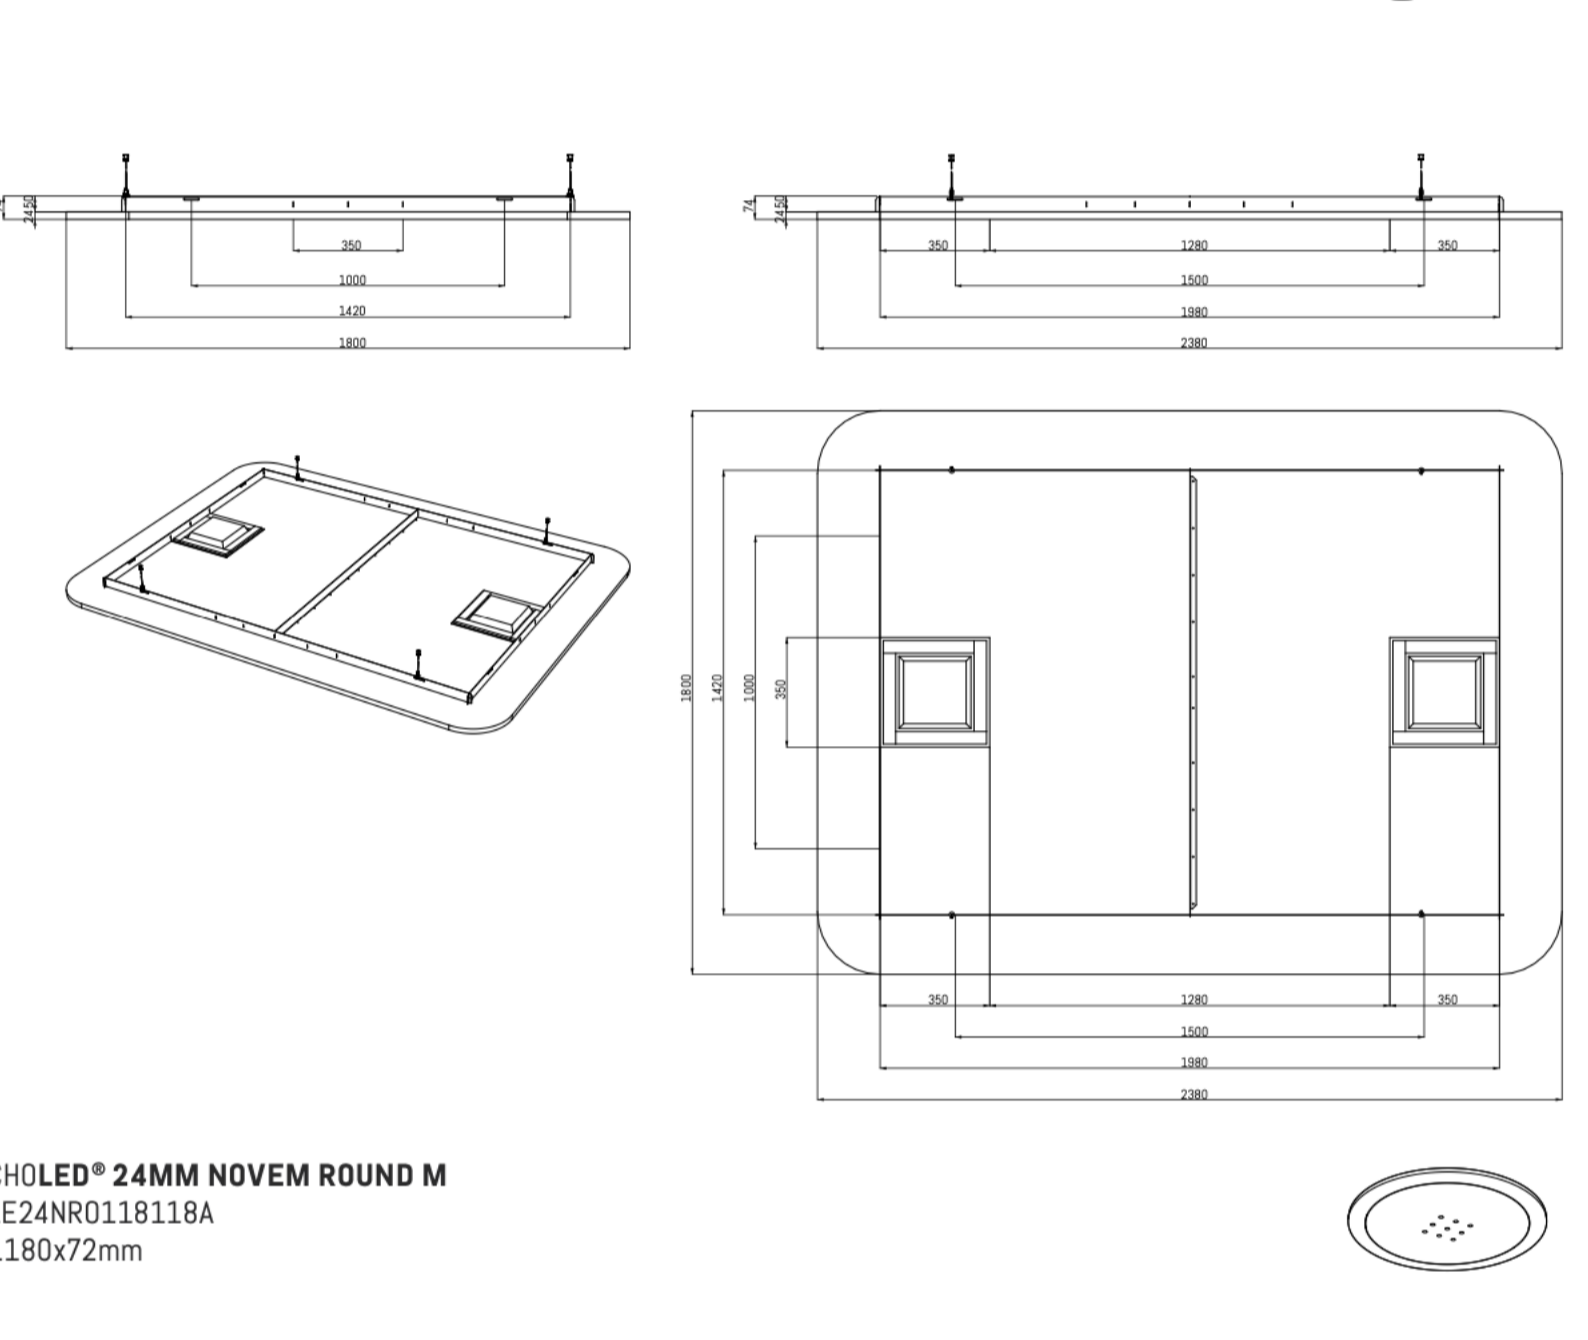

ECHOLED® NOVEM SPOTS 3X3

EchoLED® NOVEM SPOTS mit neun Lichtpunkten.

| TYP | ARTIKEL | B x H x T (in mm) | LICHTFARBEN | LUMEN | SYSTEMLEISTUNG |
|--------------------------|-----------------|----------------------|-------------|--------|----------------|
| EchoLED® NOVEM SPOTS 3X3 | ELI24NOV004000A | 350x350x60 (9 x Ø30) | 4000K | 7960lm | 78W |

DIMENSIONEN & TEILE

ECHOLED® 24MM NOVEM RECTANGLE M
ELE24NRE180118A
1800x1180x72mm

ECHOLED® 24MM NOVEM RECTANGLE L
ELE24NRE180238A
2380x1800x72mm

ECHOLED® 24MM NOVEM RECTANGLE L2
ELE24NR2180238A
2380x1800x72mm

ECHOLED® 24MM NOVEM ROUND M
ELE24NR0118118A
Ø1180x72mm

ECHOLED® 24MM NOVEM ROUND L
ELE24NR0180180A
Ø1800x72mm

ECHOLED® 24MM NOVEM SQUARE M
ELE24NSQ118118A
1180x1180x72mm

ECHOLED® 24MM NOVEM SQUARE L
ELE24NSQ180180A
1800x1800x72mm