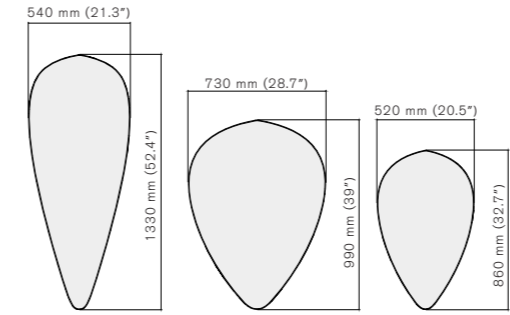

zilenzi0

Product sheet

Delta ceiling

Delta

Ceiling absorber

Delta is a sound-absorbing system floating in the air, like a soft and generous flight of kites. Soft petals or pebbles polished by the waves, Delta protects the user from noise while delimiting a space of quietude. It comes in various shapes and finishing, which allow it to be used in very different places, from restaurants to hotel lobbies and libraries. Delta is available in three sizes and a variety of fabrics.

DELTA Ceiling absorber

Sizes

Delta One 540 x 1330 mm (21.3" x 52.4") art. 62-0513	Delta Two 730 x 990 mm (28.7" x 39") art. 62-0709	Delta Three 520 x 860 mm (20.5" x 32.7") art. 62-0508
---	--	--

DIMENSIONS

Delta One:	540 x 1330 mm (21.3" x 52.4")
Delta Two:	730 x 990 mm (28.7" x 39")
Delta Three:	520 x 830 mm (20.5" x 32.7")
Thickness:	60 mm (2.4")

OPTIONAL

Ceiling bracket	art.no 91-292
Extra long wire L5000 mm (196.9")*	art.no 90-060

Technical specification:
Size: 540 x 1330 mm (21.3" x 52.4")
Fabric: Remix 123 från Kvadrat.

STANDARD FABRICS

CARE INSTRUCTIONS

We have a selection of standard fabrics with different characters.

Sawana	Davis Fabrics	Price group 1
Cara Carlow	Camira Fabrics	Price group 1
Event Screen +	Gabriel	Price group 1
Blazer Lite	Camira Fabrics	Price group 2
Floyd Screen	Kvadrat	Price group 2
Remix	Kvadrat	Price group 3
Blazer, Synergy	Camira Fabrics	Price group 3
Fiord, Melange Nap	Kvadrat	Price group 4