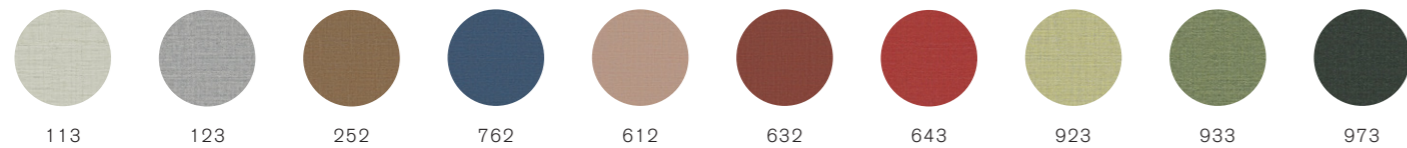

Stain Removal for Wool:
- Dot or gently wipe with a damp cloth.

NOTE! The following fabric colors are only a selection. For more colors see zilenzio.se
Color deviation can occur when viewing PDF and print. To see exact fabric colors, please order a sample from us.

SAWANA DAVIS FABRICS

PRICE GROUP 1

CARLOW CAMIRA FABRICS

PRICE GROUP 1

BLAZER LITE CAMIRA FABRICS

PRICE GROUP 2

REMIX KVADRAT

PRICE GROUP 3